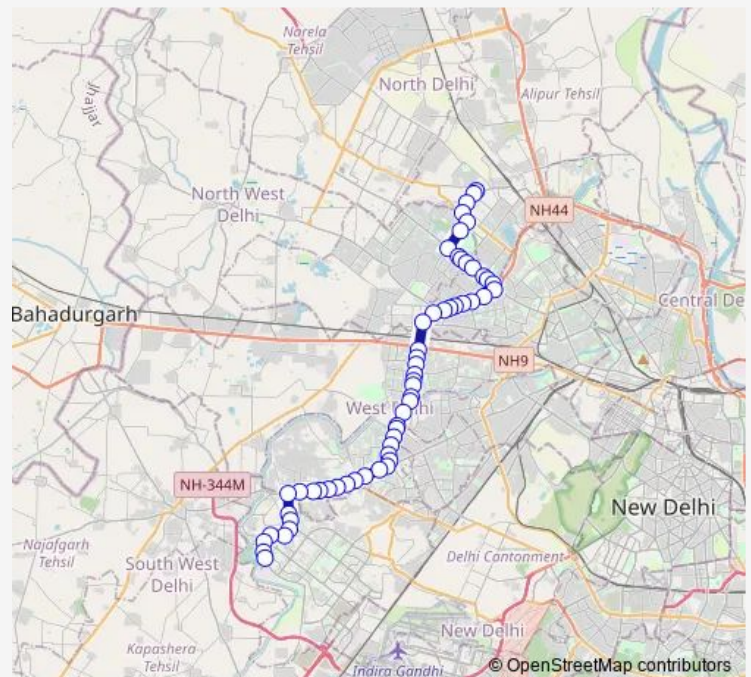

### Route schedule

Rohini Sec 16 (T) — Dwarka Sec 16C/GGS IP University

Monday 05:30-19:06

Tuesday 05:30-19:06

Wednesday 05:30-19:06

Thursday 05:30-19:06

Friday 05:30-19:06

Saturday 05:30-19:06

### Route info

Direction: Rohini Sec 16 (T)

Stops: 57

Trip Duration: 1 hour 40 min

Dw3down

BusMaps

West Enclave (Orr)

Mangol Puri B Block (Orr)