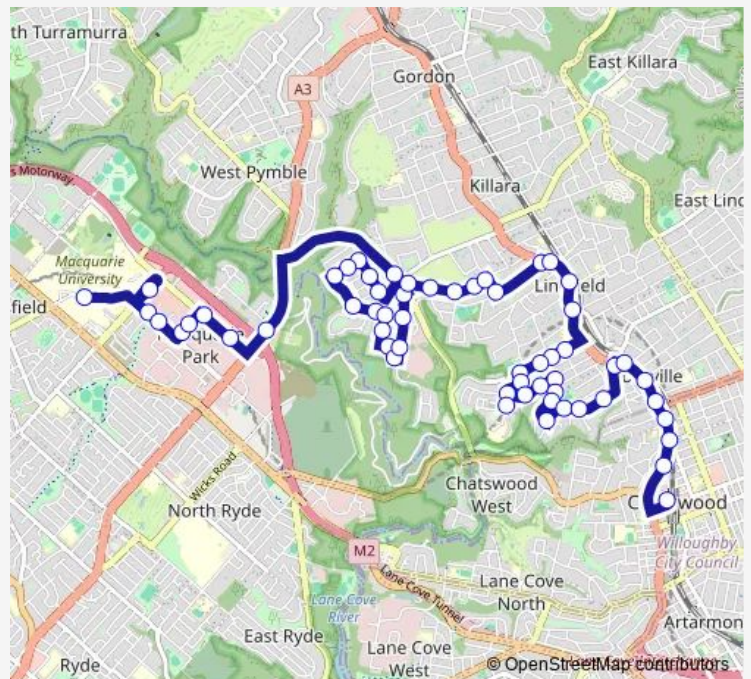

Terrace Rd At Charles St

Charles St Before Fiddens Wharf Rd

Johnson St At Charles St

Johnson St Before Knox St

Knox St At Edmund St

Edmund St At Carramar Rd

Route schedule

Macquarie University Campus, University Av, Stand C — Chatswood Station, Railway St, Stand J

Monday 06:14-20:29

Tuesday 06:14-20:29

Wednesday 06:14-20:29

Thursday 06:14-20:29

Friday 06:14-20:29

Saturday 07:18-20:05

Sunday 07:18-20:05

Route info

Direction: Macquarie University Campus, University Av, Stand C

Stops: 58

Trip Duration: 0 hour 45 min

565 — Macquarie University to Chatswood

Bradfield Rd Opp Csiro Lindfield

Bradfield Rd At Charles St

Bradfield Rd At Bradfield Lane

Provincial Rd After Lady Game Dr

Provincial Rd Opp Dorman Cres

Provincial Rd Opp Primula St

Provincial Rd Before Cook Rd

Provincial Rd At Cook Rd

Cook Rd At Highfield Rd

Highfield Rd Opp Holy Family Primary School