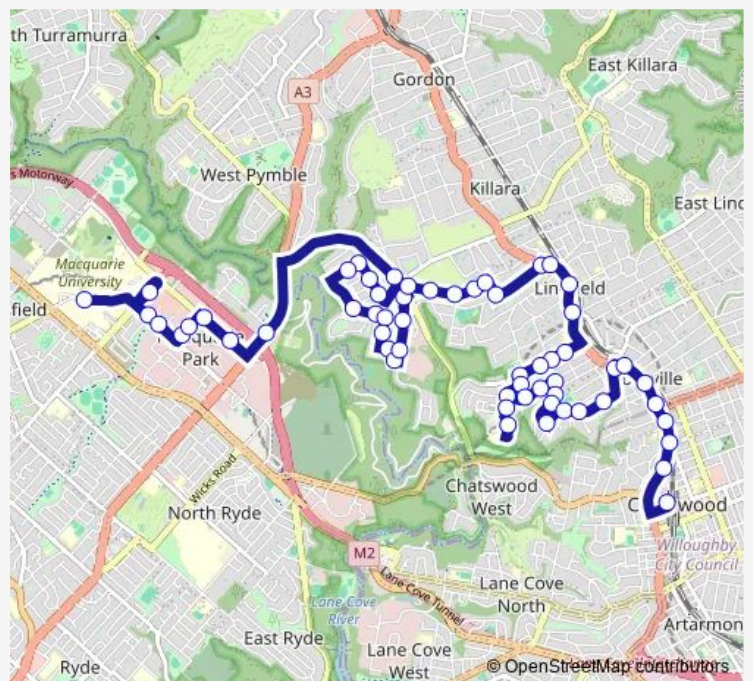

Shirley Rd Before Bromborough Rd

Shirley Rd Before Pacific Hwy

Pacific Hwy After Clanville Rd

Roseville Station, Pacific Hwy

Fullers Rd At Bellevue St

Bellevue St After Fullers Rd

Bellevue St Before Hawthorne Av

Bellevue St At Hawthorne Av

Valerie Av After Hawthorne Av

Valerie Av Opp Louise Av

Hawthorne Av At Fullers Rd

Route schedule

Lindfield Learning Village, Eton Rd — Fullers Rd Opp Bellevue St

Monday	15:35
Tuesday	15:35
Wednesday	15:35
Thursday	15:35
Friday	15:35
Saturday	—
Sunday	—

Route info

Direction: Lindfield Learning Village, Eton Rd

Stops: 23

Trip Duration: 0 hour 28 min

565 — Macquarie University to Chatswood

Fullers Rd Opp Culgoa St

Fullers Rd Opp Bellevue St

Direction

Macquarie University Campus, University Av, Stand C —
Chatswood Station, Railway St, Stand J

58 stops

[Open route schedule](#)

Macquarie University Campus, University Av, Stand C

Macquarie Centre, Stand D