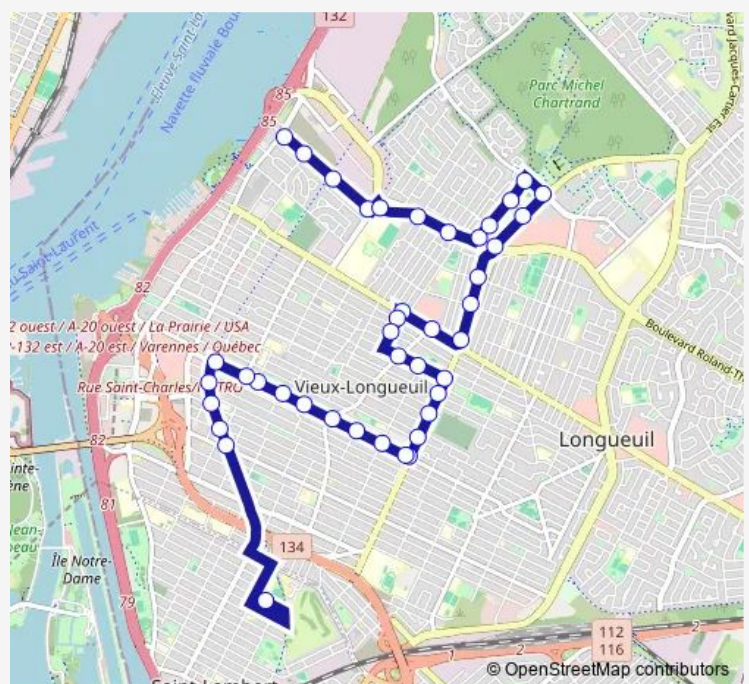

Tuesday 08:27

Wednesday 08:27

Thursday 08:27

Friday 08:27

Saturday —

Sunday —

**Route info**

Direction: d'Auvergne / St-Charles E.

Stops: 42

Trip Duration: 0 hour 33 min

565 — École Saint-Lambert International High School

Brébeuf / ch. du Coteau-Rouge

Brébeuf / Front

Brébeuf / Curé-Poirier O.

Curé-Poirier O. / McGill

Curé-Poirier O. / Quinn