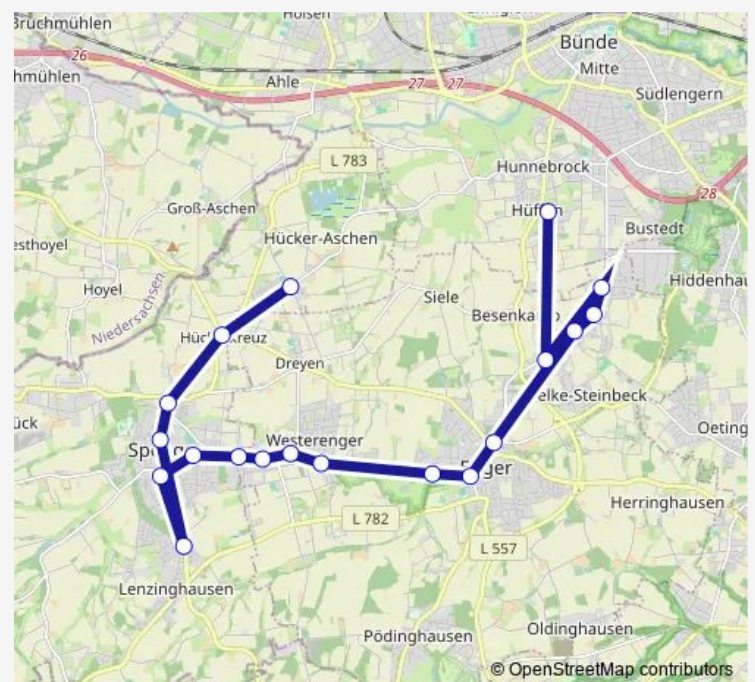

Eng-Besenkamp, Kaiserstraße

Enger, Brunnenstraße

Enger, Kleinbahnhof

Enger, Sattelmeierstraße

Eng-Westerenger, Wagnerstraße

Eng-Westerenger, Dreyener Str

Eng-Westerenger, Pirolweg

Spenge, Webereistraße

Bü-Hunnebrock, Pestalozzi-Sch. — Sp-Hücker Aschen, Diekmann

Monday	15:05
Tuesday	11:35
Wednesday	15:05
Thursday	15:05
Friday	13:20
Saturday	—
Sunday	—

Route info

Direction: Bü-Hunnebrock, Pestalozzi-Sch.

Stops: 19

Trip Duration: 0 hour 33 min

Direction

Sp-Hücker Aschen, Diekmann — Bü-Hunnebrock, Pestalozzi-Sch.

19 stops

[Open route schedule](#)

Sp-Hücker Aschen, Diekmann

Sp-Hücker Aschen, Hücker Kreuz

Saturday —

Sunday —

Route info

Direction: Sp-Hücker Aschen, Diekmann

Stops: 19

Trip Duration: 0 hour 42 min

565 Bus time schedules and route maps are available in an offline PDF at busmaps.com. Use the busmaps.com website to see live bus times, train schedule or subway schedule, and step-by-step directions for all public transit in Spenge