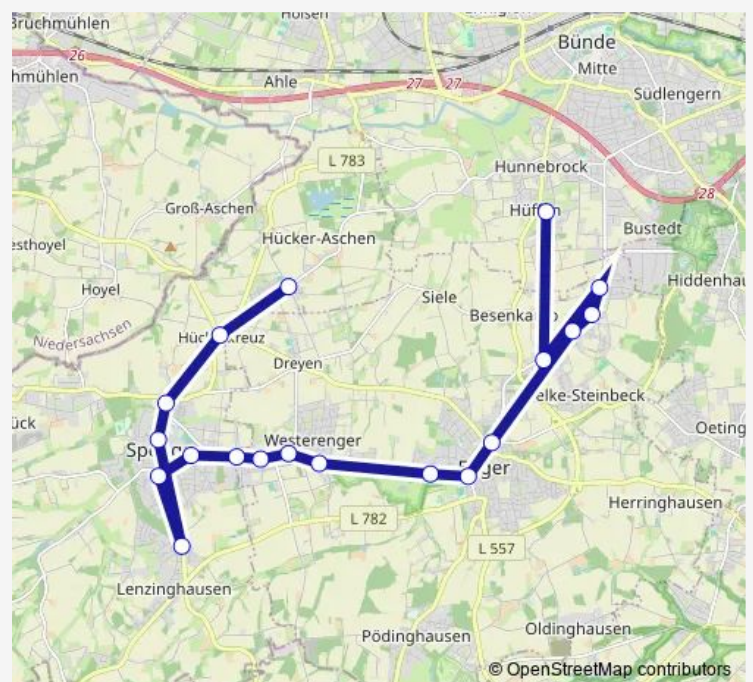

Eng-Besenkamp, Kaiserstraße

Enger, Brunnenstraße

Enger, Kleinbahnhof

Enger, Sattelmeierstraße

Eng-Westerenger, Wagnerstraße

Eng-Westerenger, Dreyener Str

Eng-Westerenger, Pirolweg

Spenge, Webereistraße

### Route schedule

Bü-Hunnebrock, Pestalozzi-Sch. — Sp-Hücker Aschen, Diekmann

Monday	15:05
Tuesday	11:35
Wednesday	15:05
Thursday	15:05
Friday	13:20
Saturday	—
Sunday	—

### Route info

Direction: Bü-Hunnebrock, Pestalozzi-Sch.

Stops: 19

Trip Duration: 0 hour 33 min

## Route info

Direction: Sp-Hücker Aschen, Diekmann

Stops: 19

Trip Duration: 0 hour 42 min

565 Bus time schedules and route maps are available in an offline PDF at busmaps.com. Use the busmaps.com website to see live bus times, train schedule or subway schedule, and step-by-step directions for all public transit in Spenge