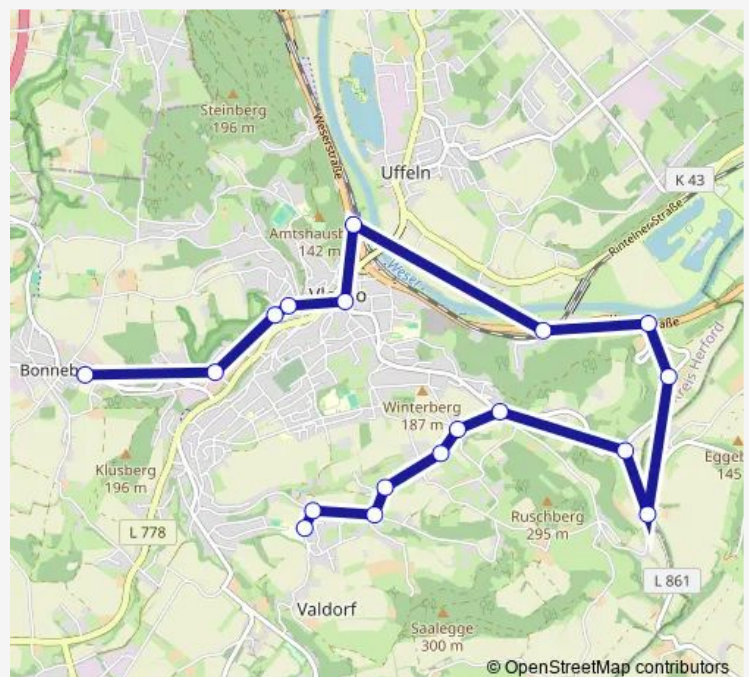

Saturday —

Sunday —

Route info

Direction: Vlotho, Schulzentrum

Stops: 21

Trip Duration: 0 hour 28 min

Direction

Vlo-Valdorf,H-Schwarze-GS Tops — Vlo-Bonneberg,
Teil-GrS Bonneb

18 stops

[Open route schedule](#)

Vlo-Valdorf,H-Schwarze-GS Tops

Vlo-Valdorf, Topsundernweg

Vlo-Valdorf, Im Kalbersiek

Vlo-Valdorf, Sportpl.Holmskrug

Vlo-Valdorf, Krugweg

Vlo-Valdorf, Am Wasserwerk

Wednesday 11:49-12:45

Thursday 11:49-12:45

Friday 11:49-12:45

Saturday —

Sunday —

Route info

Direction: Vlo-Valdorf,H-Schwarze-GS Tops

Stops: 18

Sunday —

Route info

Direction: Sp-Hücker Aschen, Diekmann

Stops: 19

Trip Duration: 0 hour 42 min

Direction

Bü-Hunnebrock, Pestalozzi-Sch. — Sp-Hücker Aschen, Diekmann

19 stops