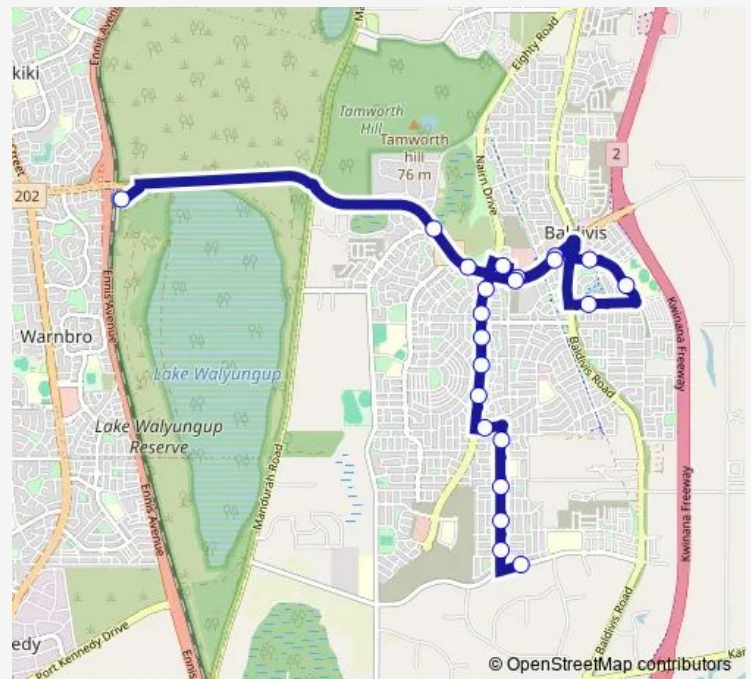

### Direction

Viva Bvd Ridge View Secondary College Stand 3 — Warnbro Stn Stand 7

16 stops

[Open route schedule](#)

Viva Bvd Ridge View Secondary College Stand 3

Sixty Eight Rd After Smirk Rd

Smirk Rd After Baroness Road

### Route schedule

Viva Bvd Ridge View Secondary College Stand 3 — Warnbro Stn Stand 7

Monday 14:45-14:50

Tuesday 14:45-14:50

Wednesday 14:45-14:50

Thursday 14:45-14:50

Friday 14:45-14:50

Saturday —

### Route info

Direction: Viva Bvd Ridge View Secondary College Stand 3

Stops: 16

Trip Duration: 0 hour 22 min