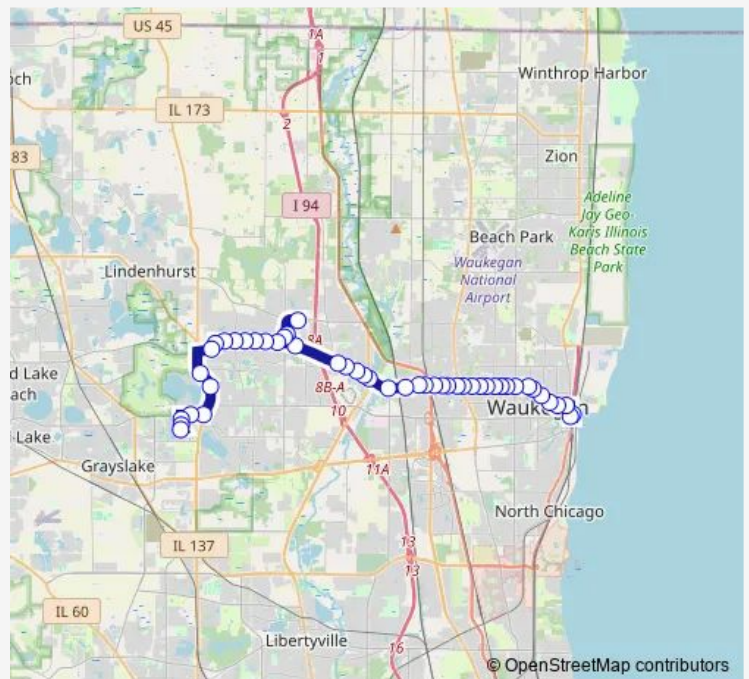

**Bus 565 Grand Avenue**

[Go to website](#)

**Direction**  
 College of Lake County — Waukegan Metra Station  
 50 stops  
[Open route schedule](#)

- College of Lake County
- Lancer Ln & University Center Dr
- Washington Ave & Fieldale Ln
- Route 45 & Washington Ave
- Route 45 & Cascade Way/Park Pl
- Route 45 & Dada Dr/Grant Ave
- Rollins Rd & Scarborough Dr
- Rollins Rd & Grand Ave
- Grand Ave & Vineyard Dr/Grandwood Dr
- Grand Ave & Almond Rd/Hutchins Rd
- Grand Ave & Arlington Ln/Bridlewood Ave
- Grand Ave & Brookside Dr
- Grand Ave & Stonebrook Dr
- Gurnee Mills Circle W & Westbrook Ln
- Gurnee Mills (6170 W Grand Ave)
- Hunt Club Rd & Westbrook Ln
- Grand Ave & Gurnee Mills Circle W
- Grand Ave & Tri-State Pkwy
- Grand Ave & Northridge Dr/Dilleys Rd
- Grand Ave & Six Flags Pkwy/Lawson Blvd
- Grand Ave & Fuller Rd

**Route schedule**

College of Lake County — Waukegan Metra Station

Monday	05:06-22:13
Tuesday	05:06-22:13
Wednesday	05:06-22:13
Thursday	05:06-22:13
Friday	05:06-22:13
Saturday	07:50-23:00
Sunday	—

**Route info**

Direction: College of Lake County

Stops: 50

Trip Duration: 0 hour 47 min

565 — Grand Avenue

Grand Ave & Rogers Rd

Grand Ave & Riverside Dr

Grand Ave & O'Plaine Rd

Grand Ave & First St

## Route info

Direction: Gurnee Mills (6170 W Grand Ave)

Stops: 37

Trip Duration: 0 hour 32 min

Grand Ave & Lewis Ave

Grand Ave & Lorraine Ave

Grand Ave & Yeoman St

Grand Ave & Pine St