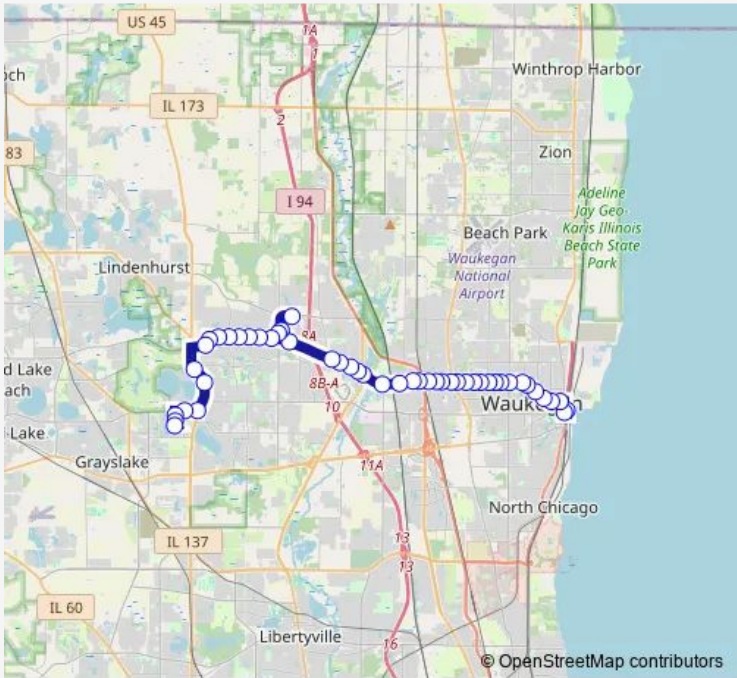

Bus 565 Grand Avenue

[Go to website](#)

Direction
 College of Lake County — Waukegan Metra Station
 50 stops
[Open route schedule](#)

- College of Lake County
- Lancer Ln & University Center Dr
- Washington Ave & Fieldale Ln
- Route 45 & Washington Ave
- Route 45 & Cascade Way/Park Pl
- Route 45 & Dada Dr/Grant Ave
- Rollins Rd & Scarborough Dr
- Rollins Rd & Grand Ave
- Grand Ave & Vineyard Dr/Grandwood Dr
- Grand Ave & Almond Rd/Hutchins Rd
- Grand Ave & Arlington Ln/Bridlewood Ave
- Grand Ave & Brookside Dr
- Grand Ave & Stonebrook Dr
- Gurnee Mills Circle W & Westbrook Ln
- Gurnee Mills (6170 W Grand Ave)
- Hunt Club Rd & Westbrook Ln
- Grand Ave & Gurnee Mills Circle W
- Grand Ave & Tri-State Pkwy
- Grand Ave & Northridge Dr/Dilleys Rd
- Grand Ave & Six Flags Pkwy/Lawson Blvd
- Grand Ave & Fuller Rd

Route schedule
 College of Lake County — Waukegan Metra Station

Monday	05:06-22:13
Tuesday	05:06-22:13
Wednesday	05:06-22:13
Thursday	05:06-22:13
Friday	05:06-22:13
Saturday	07:50-23:00
Sunday	—

Route info
 Direction: College of Lake County
 Stops: 50
 Trip Duration: 0 hour 51 min

565 — Grand Avenue **BusMaps**

Grand Ave & Rogers Rd

Grand Ave & Riverside Dr

Grand Ave & O'Plaine Rd

Grand Ave & First St

Grand Ave & N Greenleaf St/Old Grand Ave

Grand Ave & Estes Ave

Grand Ave & Waveland Ave

Saturday

—

Sunday

10:43-19:43

Route info

Direction: Gurnee Mills (6170 W Grand Ave)

Stops: 37

Trip Duration: 0 hour 32 min