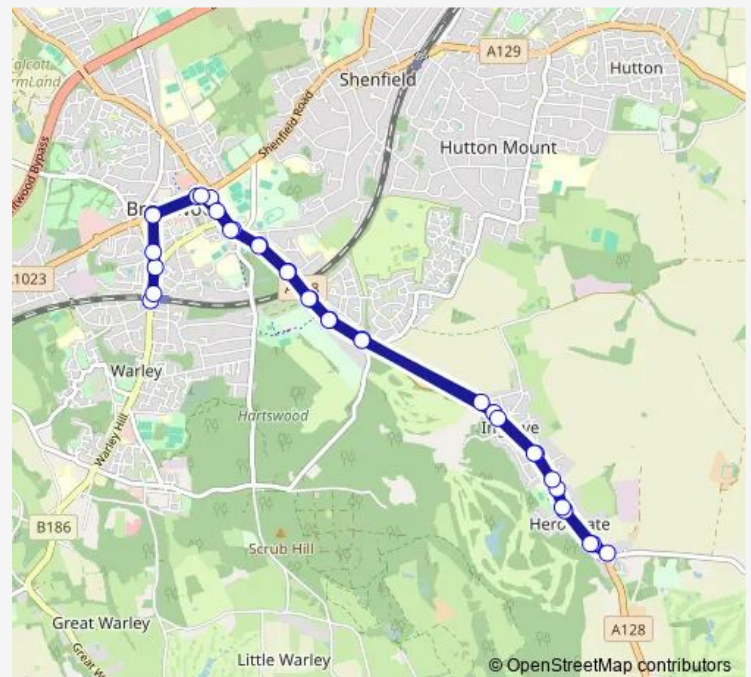

Bus 565 Brentwood - Bulphan & West Horndon - Brentwood

[Go to website](#)

Direction

Brentwood Railway Station — Brentwood Railway Station

44 stops

[Open route schedule](#)

Brentwood Railway Station

Queens Road Rbt

Crown Street

High Street

Wilsons Corner

Council Offices

Shenfield Common

Hogarth Avenue

Bridge Close

Masons

The Avenue

Thorndon Park Gates

Church

School

Thorndon Approach

The Green Man

Thorndon Country Park

Halfway House

Dunton Hills Farm

Bulphan Motel

Recreation Ground

Route schedule

Brentwood Railway Station — Brentwood Railway Station

Monday 07:32-10:30

Tuesday 07:32-10:30

Wednesday 07:32-10:30

Thursday 07:32-10:30

Friday 07:32-10:30

Saturday 08:02-10:30

Sunday —

Route info

Direction: Brentwood Railway Station

Stops: 44

Trip Duration: 0 hour 58 min

■ 565 — Brentwood - Bulphan & West Horndon - Brentwood