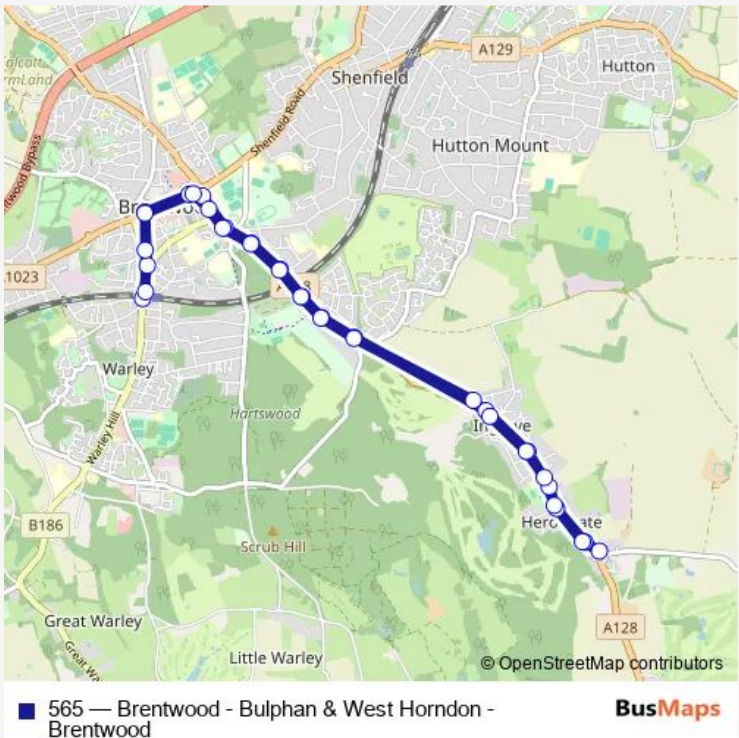

Bus 565 Brentwood - Bulphan & West Horndon - Brentwood

[Go to website](#)

Direction
 Brentwood Railway Station — Brentwood Railway Station
 44 stops
[Open route schedule](#)

- Brentwood Railway Station
- Queens Road Rbt
- Crown Street
- High Street
- Wilsons Corner
- Council Offices
- Shenfield Common
- Hogarth Avenue
- Bridge Close
- Masons
- The Avenue
- Thorndon Park Gates
- Church
- School
- Thorndon Approach
- The Green Man
- Thorndon Country Park
- Halfway House
- Dunton Hills Farm
- Bulphan Motel
- Recreation Ground

Route schedule
 Brentwood Railway Station — Brentwood Railway Station

Monday	07:32-10:30
Tuesday	07:32-10:30
Wednesday	07:32-10:30
Thursday	07:32-10:30
Friday	07:32-10:30
Saturday	08:02-10:30
Sunday	—

Route info
 Direction: Brentwood Railway Station
 Stops: 44
 Trip Duration: 0 hour 58 min

Brentwood Railway Station — Brentwood Railway Station

34 stops

[Open route schedule](#)

Brentwood Railway Station

Queens Road Rbt

Crown Street

High Street

Wilson's Corner

Queens Road Rbt

Brentwood Railway Station

Direction

Highland Ave — Brentwood Railway Station

40 stops

[Open route schedule](#)

Highland Ave

Wilsons Corner