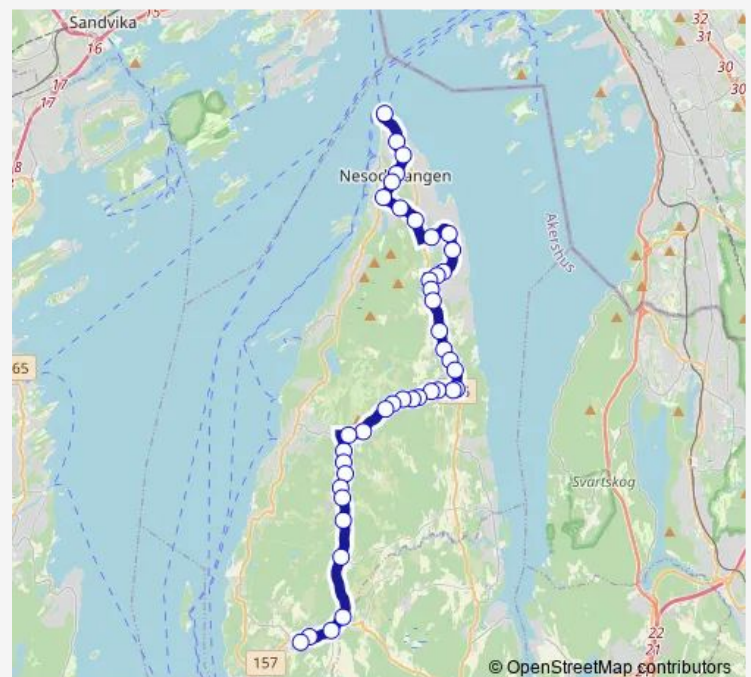

Sydhagen

Smia

Svae

Route schedule

Torneveien — Nesoddtangen

Monday	05:15-00:15 ⁺¹
Tuesday	05:15-00:15 ⁺¹
Wednesday	05:15-00:15 ⁺¹
Thursday	05:15-00:15 ⁺¹
Friday	05:15-00:15 ⁺¹
Saturday	08:15-00:15 ⁺¹
Sunday	10:15-00:15 ⁺¹

Route info

Direction: Torneveien

Stops: 42

Trip Duration: 0 hour 38 min

565 — Myklerud - Nesoddtangen

Nesodden kirke

Nesodden kirke

Torget