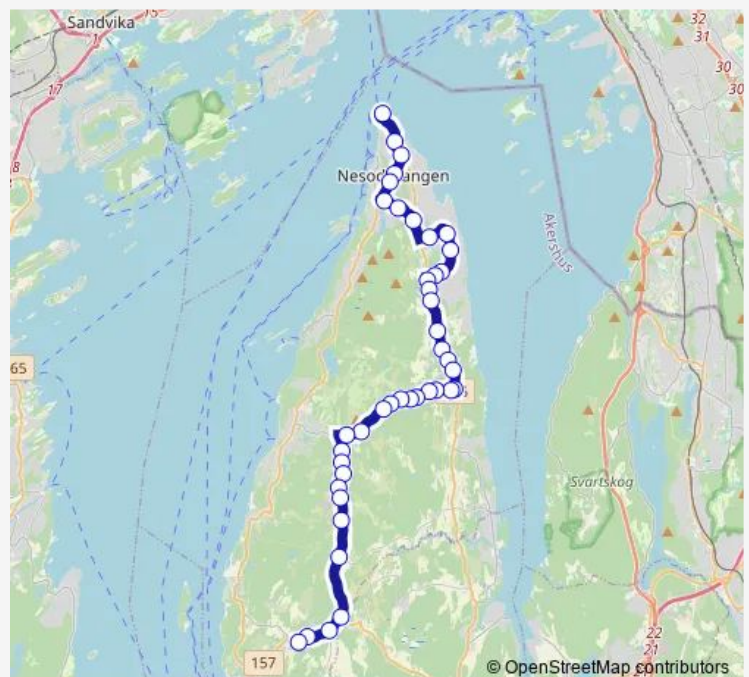

Sydhagen

Smia

Svae

Route schedule

Torneveien — Nesoddtangen

Monday	05:15-00:15 ⁺¹
Tuesday	05:15-00:15 ⁺¹
Wednesday	05:15-00:15 ⁺¹
Thursday	05:15-00:15 ⁺¹
Friday	05:15-00:15 ⁺¹
Saturday	08:15-00:15 ⁺¹
Sunday	10:15-00:15 ⁺¹

Route info

Direction: Torneveien

Stops: 42

Trip Duration: 0 hour 38 min

565 — Myklerud - Nesoddtangen

Nesodden kirke

Nesodden kirke

Torget