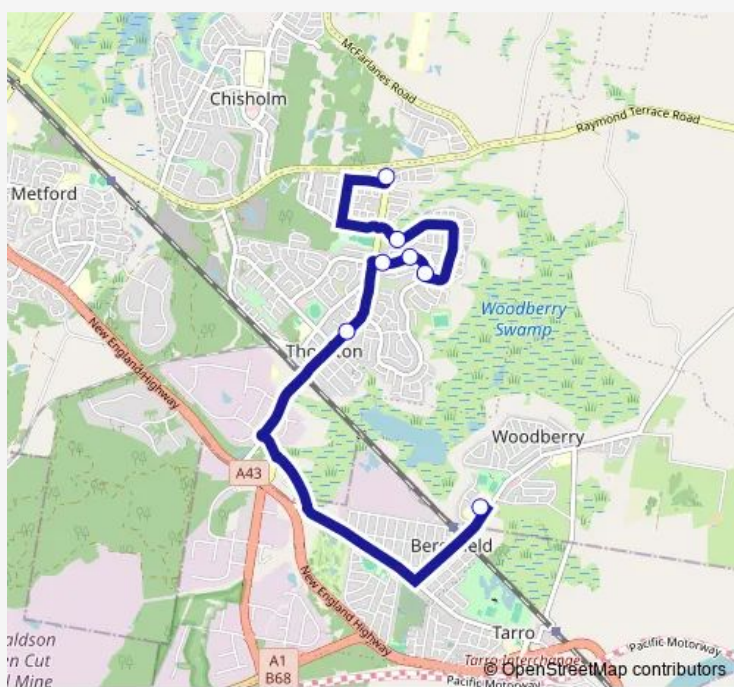

School Bus 2772 Francis Greenway HS to Thornton

[Go to website](#)

**Direction**

Francis Greenway High School, School Grounds — Government Rd After Thorncliffe Av

7 stops

[Open route schedule](#)

Francis Greenway High School, School Grounds

Edwards Av At Singleton Av

Somerset Dr After Government Rd

Somerset Dr After Benwerrin Av

Somerset Dr At Avondale Dr

Wirraway Dr At Benwerrin Av

Government Rd After Thorncliffe Av

Route schedule

Francis Greenway High School, School Grounds — Government Rd After Thorncliffe Av

Monday	14:55
Tuesday	14:55
Wednesday	14:55
Thursday	14:55
Friday	14:55
Saturday	—
Sunday	—

Route info

Direction: Francis Greenway High School, School Grounds

Stops: 7

Trip Duration: 0 hour 22 min

2772 — Francis Greenway HS to Thornton