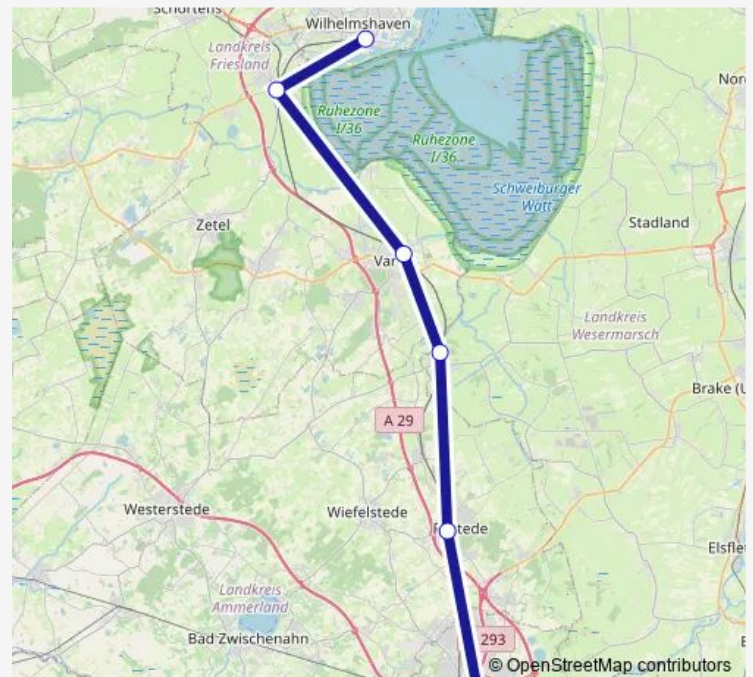

Saturday 22:20

Sunday —

Route info

Direction: Wilhelmshaven Hbf

Stops: 11

Trip Duration: 2 hour 56 min

■ Re18

BusMaps

Direction

Oldenburg(Oldb) Hbf — Wilhelmshaven Hbf

6 stops

[Open route schedule](#)

Oldenburg(Oldb) Hbf

Rastede

Jaderberg

Varel Bahnhof