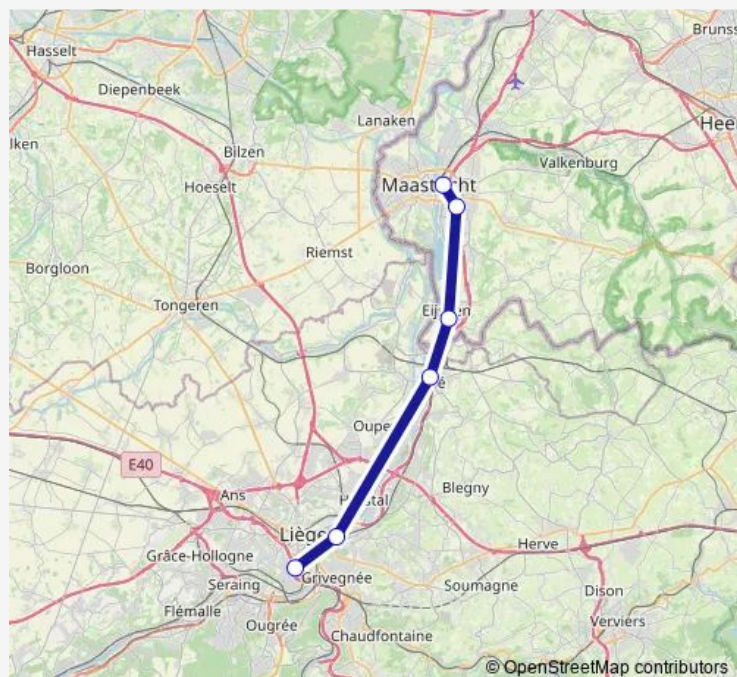

Direction

Liège, Guillemins Bf, Liège — Maastricht, Bf

6 stops

[Open route schedule](#)

Liège, Guillemins Bf, Liège

Liège, Bressoux Bf

Visé, Bf

Eijsden-Margraten, Eijsden Bf

Maastricht, Randwyck Bf

Maastricht, Bf

Route schedule

Liège, Guillemins Bf, Liège — Maastricht, Bf

Monday 20:08-21:08

Tuesday 20:08-21:08

Wednesday 20:08-21:08

Thursday 20:08-21:08

Friday 20:08-21:08

Saturday 20:08-21:08

Sunday 20:08-21:08

Route info

Direction: Liège, Guillemins Bf, Liège

Stops: 6

Trip Duration: 0 hour 35 min

Re18 Bus time schedules and route maps are available in an offline PDF at busmaps.com. Use the busmaps.com website to see live bus times, train schedule or subway schedule, and step-by-step directions for all public transit in Maastricht