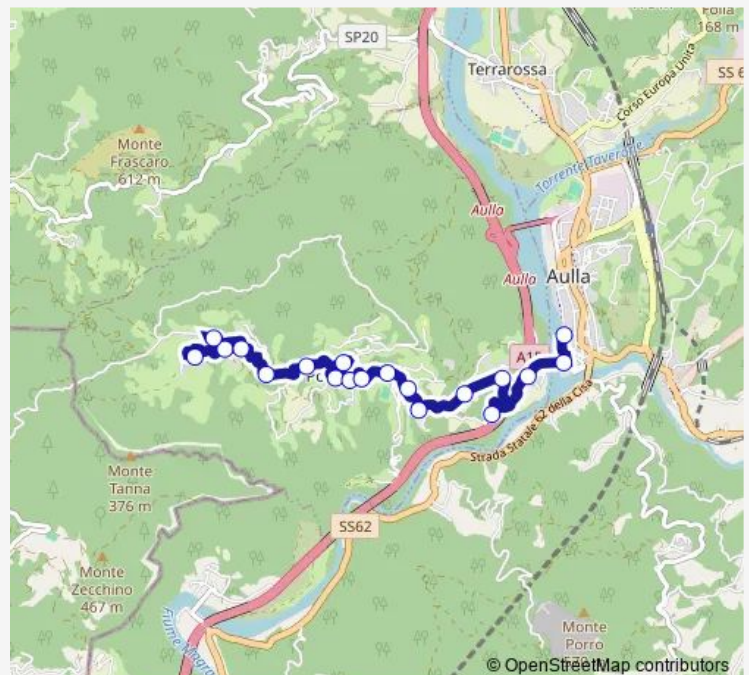

Saturday 06:50-19:05

Sunday —

Route info

Direction: Loppiedo

Stops: 19

Trip Duration: 0 hour 25 min

■ L29 — Aulla-Metti-Loppiedo

Direction

Aulla — Loppiedo

19 stops

[Open route schedule](#)

Aulla

Ponte Dir.Loppiedo

Bagni

Villa Opati

Villa Argentina

Monday 06:30-18:40

Tuesday 06:30-18:40

Wednesday 06:30-18:40

Thursday 06:30-18:40

Friday 06:30-18:40

Saturday 06:30-18:40

Sunday —

Route info