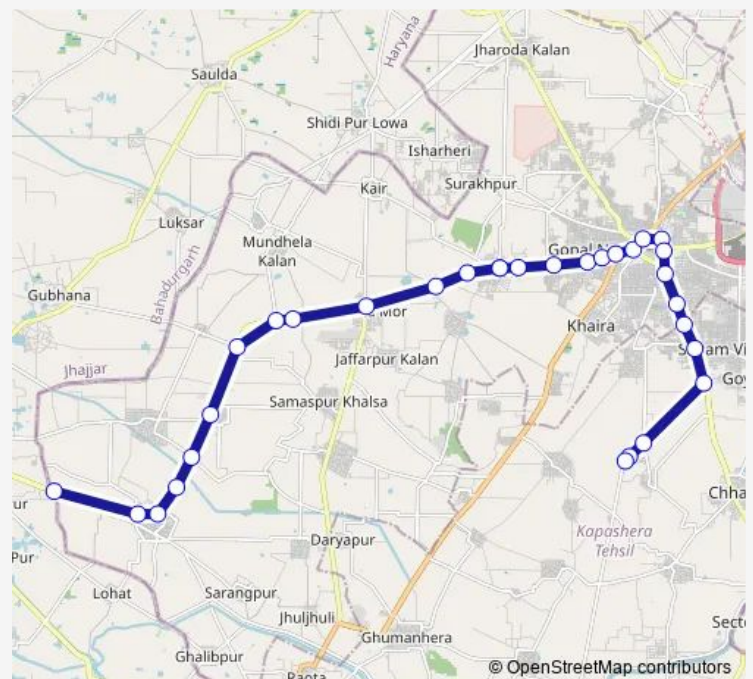

Khera More / Ghuman Hera Crossing

Nazafgarh Dhansa More

Jharoda Crossing

Route schedule

Dhansa Border (T) — Rewla Khanpur Depot

Monday 19:00-23:26

Tuesday 19:00-23:26

Wednesday 19:00-23:26

Thursday 19:00-23:26

Friday 19:00-23:26

Saturday 19:00-23:26

Sunday 19:00-23:26

Route info

Direction: Dhansa Border (T)

Stops: 31

Trip Duration: 1 hour 31 min

835lstdown

BusMaps

Health Centre

Najafgarh Delhi Gate

Chawla Stand Najafgarh

BDO Office

Durga Vihar

Goela Dairy Crossing