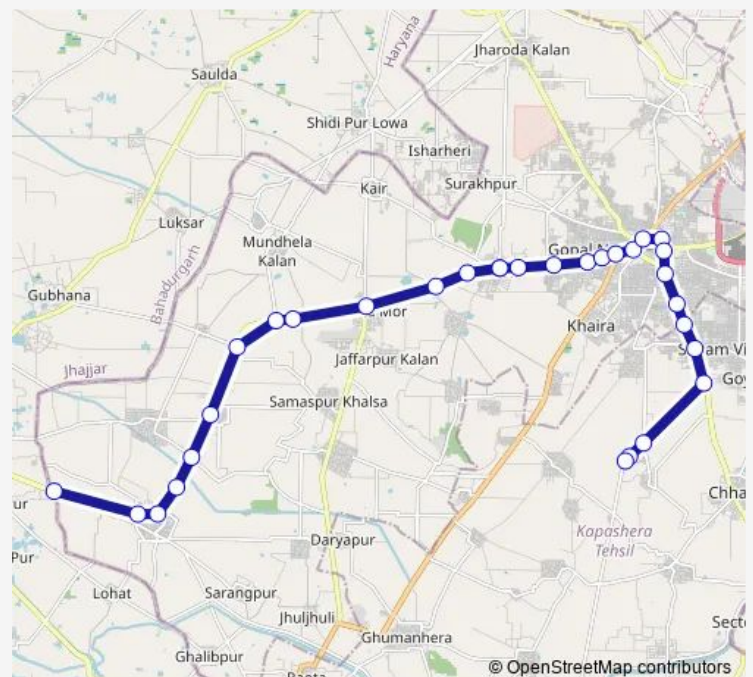

Khera More / Ghuman Hera Crossing

Nazafgarh Dhansa More

Jharoda Crossing

Route schedule

Dhansa Border (T) — Rewla Khanpur Depot

Monday 19:00-23:26

Tuesday 19:00-23:26

Wednesday 19:00-23:26

Thursday 19:00-23:26

Friday 19:00-23:26

Saturday 19:00-23:26

Sunday 19:00-23:26

Route info

Direction: Dhansa Border (T)

Stops: 31

Trip Duration: 1 hour 31 min

835lstldown

BusMaps

Health Centre

Najafgarh Delhi Gate

Chawla Stand Najafgarh

BDO Office

Durga Vihar

Goela Dairy Crossing