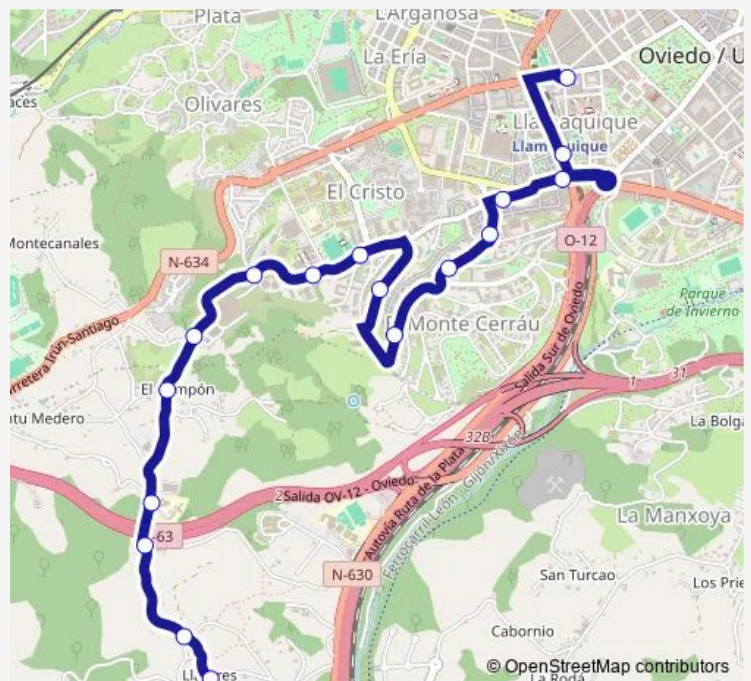

Route schedule

[LLATORES|Latores] Latores [CTA 07604] —
 [OVIEDO/UVIÉU] Plaza América [CTA 16909]

Monday	07:25-20:25
Tuesday	07:25-20:25
Wednesday	07:25-20:25
Thursday	07:25-20:25
Friday	07:25-20:25
Saturday	07:25-20:25
Sunday	07:25-20:25

Route info

Direction: [LLATORES|Latores] Latores [CTA 07604]

Stops: 17

Trip Duration: 0 hour 25 min

■ K-L — K-Latores-Plaza America

Direction

[OVIEDO/UVIÉU] Plaza América [CTA 16909] — [LLA-TORES|Latores] Latores [CTA 07604]

17 stops

[Open route schedule](#)

[OVIEDO/UVIÉU] Plaza América [CTA 16909]

[OVIEDO/UVIÉU] Hermanos Pidal [CTA 16927]

[Oviedo/Uviéu] Plaza La Paz - Marquesina [Cta 03352]

[OVIEDO/UVIÉU] Flórez Estrada [CTA 07402]

Route info

Direction: [OVIEDO/UVIÉU] Plaza América [CTA 16909]

Stops: 17

Trip Duration: 0 hour 25 min

K-L Bus time schedules and route maps are available in an offline PDF at busmaps.com. Use the busmaps.com website to see live bus times, train schedule or subway schedule, and step-by-step directions for all public transit in Oviedo