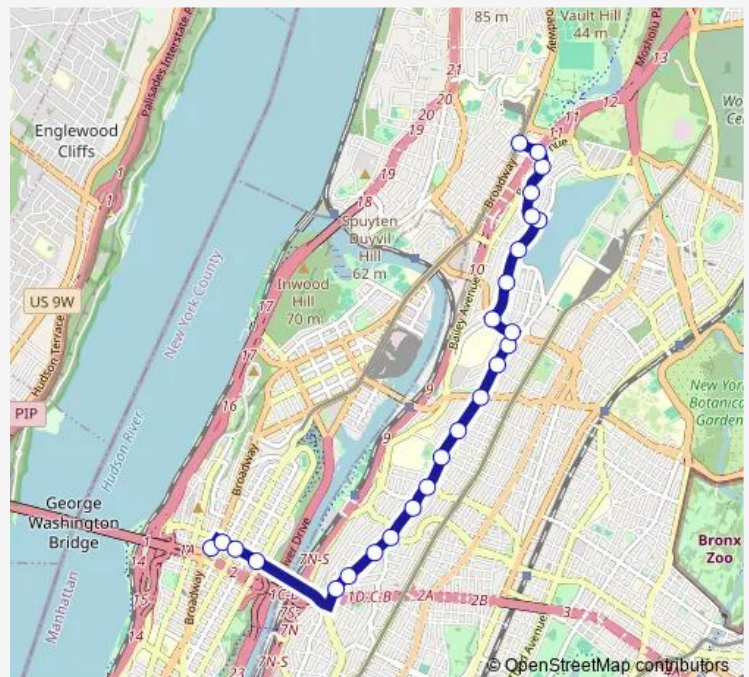

Bus Bx3 Riverdale - George Washington Bridge

[Go to website](#)

Direction

Broadway/179 St — W 238 St/Broadway

25 stops

[Open route schedule](#)

Broadway/179 St

W 181 ST/Wadsworth Av

Thursday 05:31-01:25⁺¹

Friday 05:31-01:25⁺¹

Saturday 06:21-01:21⁺¹

Sunday 06:30-00:50⁺¹

Route info

Direction: Broadway/179 St

Stops: 25

Trip Duration: 0 hour 38 min

Bx3 — Riverdale - George Washington Bridge

Fort Independence ST/Bailey Pl

W 238 ST/Orloff Av

W 238 ST/Bailey Av

W 238 ST/Broadway

Direction

W 238 ST/Broadway — Broadway/W 179 St

25 stops

[Open route schedule](#)

W 238 ST/Broadway

W 238 ST/Bailey Av

W 238 ST/Orloff Av

Fort Independence ST/Bailey Pl

Fort Independence ST/Heath Av

Sedgwick AV/FT Independence St

Sedgwick AV/W 231 St