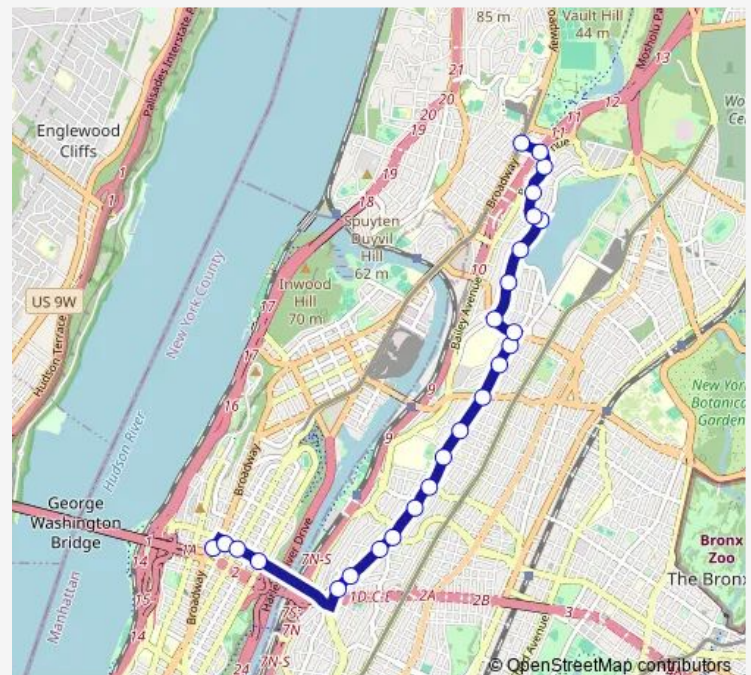

Bus Bx3 Riverdale - George Washington Bridge

[Go to website](#)

Direction

Broadway/179 St — W 238 St/Broadway

25 stops

[Open route schedule](#)

Broadway/179 St

W 181 ST/Wadsworth Av

University AV/W 181 St

University AV/W 183 St

University AV/West Fordham Rd

University AV/W 190 St

University AV/W 192 St

West Kingsbridge RD/University Av

West Kingsbridge RD/Sedgwick Av

Sedgwick AV/W 197 St

Sedgwick AV/W 231 St

Sedgwick AV/Fort Independence St

Fort Independence ST/Giles Pl

Route schedule

Broadway/179 St — W 238 St/Broadway

Monday	05:31-01:25 ⁺¹
Tuesday	05:31-01:25 ⁺¹
Wednesday	05:31-01:25 ⁺¹
Thursday	05:31-01:25 ⁺¹
Friday	05:31-01:25 ⁺¹
Saturday	06:21-01:21 ⁺¹
Sunday	06:30-00:50 ⁺¹

Route info

Direction: Broadway/179 St

Stops: 25

Trip Duration: 0 hour 36 min

■ Bx3 — Riverdale - George Washington Bridge

Fort Independence ST/Bailey Pl

W 238 ST/Orloff Av

W 238 ST/Bailey Av