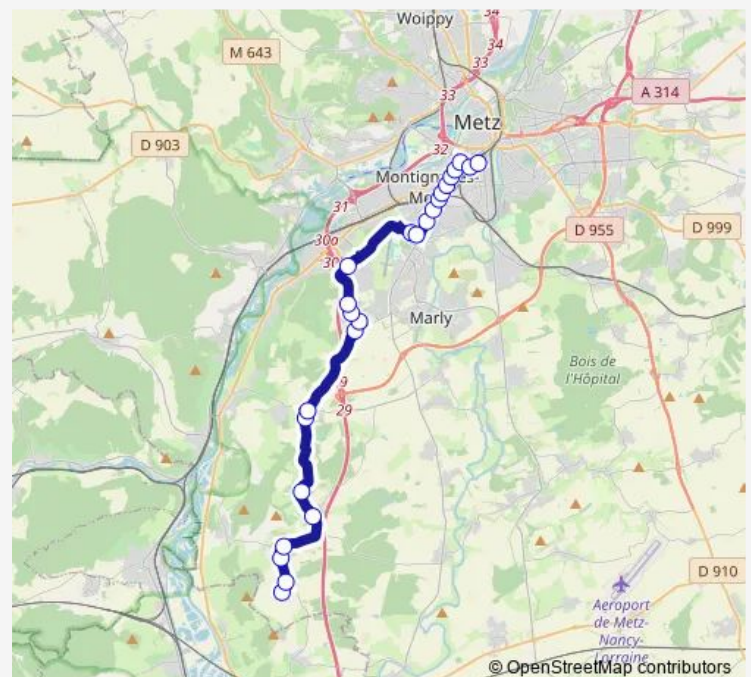

Fey

Vezon

Marieulles

Route schedule

Pole Multimodal — Mardigny

Monday 06:00-20:15

Tuesday 06:00-20:15

Wednesday 06:00-20:15

Thursday 06:00-20:15

Friday 06:00-20:15

Saturday 06:10-20:15

Sunday 09:05-19:35

Route info

Direction: Pole Multimodal

Stops: 25

Trip Duration: 0 hour 53 min

P102 — Mardigny - P.E.M.

Chanoine Ritz

Notre Dame

LA Corvee

Mardigny

Direction

Mardigny — Pole Multimodal

25 stops

[Open route schedule](#)

Mardigny

LA Corvee

Notre Dame

Chanoine Ritz

Marieulles

Vezon

Fey