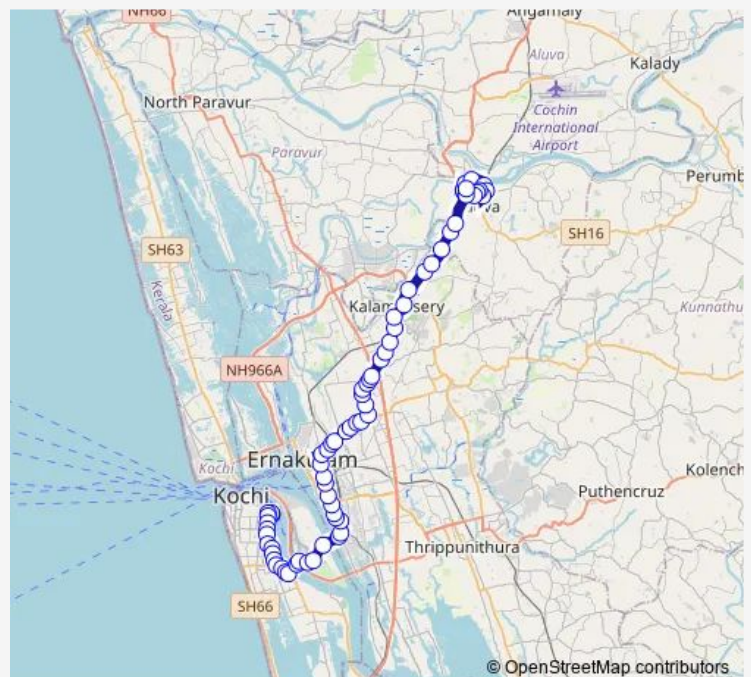

Thursday 06:00

Friday 06:00

Saturday 06:00

Sunday 06:00

Route info

Direction: Mattancherry

Stops: 69

Trip Duration: 1 hour 34 min

Aluva ↔ Mattancherry via Padma

Thevara

Atlantis

Cochin Shipyard Main Gate

Ravipuram

Medical Trust Hospital

Jose Junction

Maharajas Ground