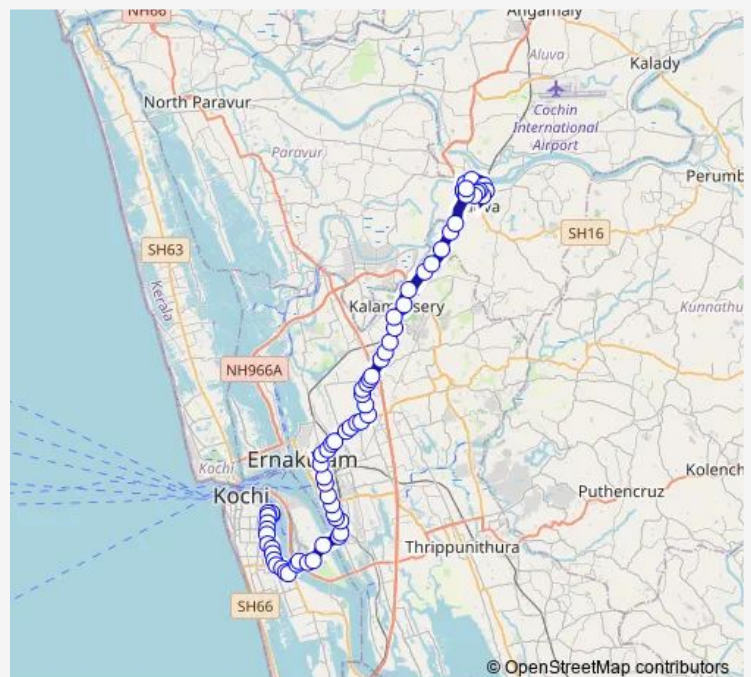

Thursday 06:00

Friday 06:00

Saturday 06:00

Sunday 06:00

Route info

Direction: Mattancherry

Stops: 69

Trip Duration: 1 hour 34 min

Aluva ↔ Mattancherry via Padma

Thevara

Atlantis

Cochin Shipyard Main Gate

Ravipuram

Medical Trust Hospital

Jose Junction

Maharajas Ground