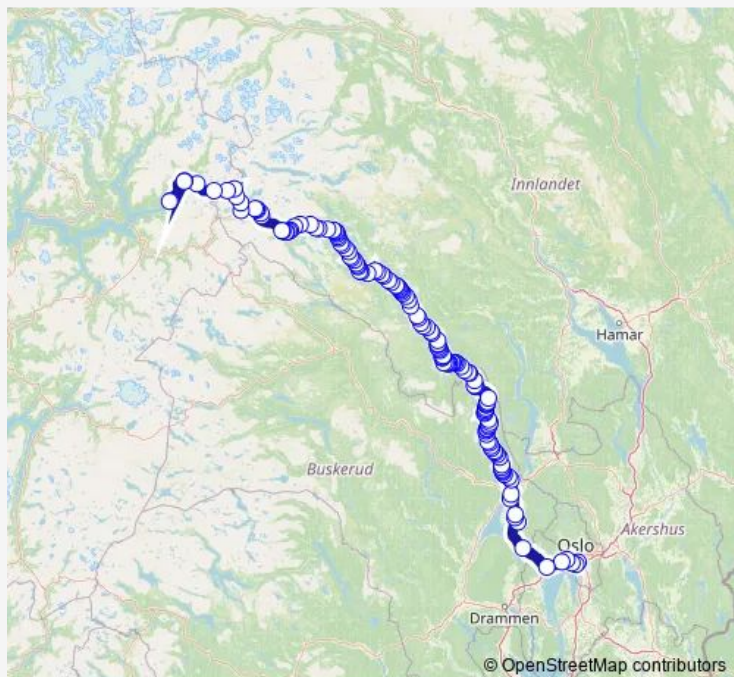

Thursday 10:20-17:00

Friday 10:20-17:00

Saturday 10:20

Sunday 10:20-17:00

Route info

Direction: Oslo bussterminal

Stops: 142

Trip Duration: 5 hour 23 min