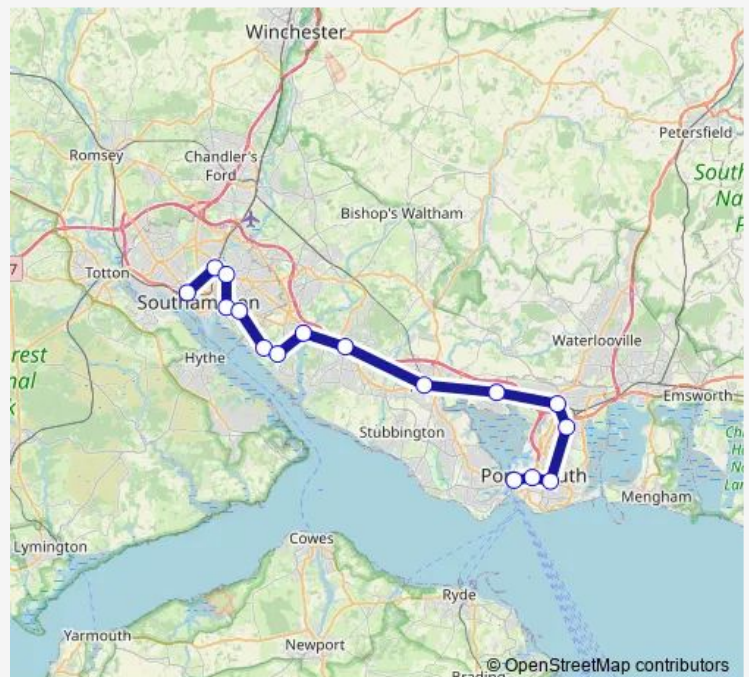

### Direction

Southampton Central — Portsmouth Harbour

16 stops

[Open route schedule](#)

Southampton Central

St Denys

Bitterne

Woolston

Hilsea

Fratton

Portsmouth & Southsea

Portsmouth Harbour

### Route schedule

Southampton Central — Portsmouth Harbour

Monday 06:23-20:44

Tuesday 06:23-20:44

Wednesday 06:23-20:44

Thursday 06:23-20:44

Friday 06:23-20:44

Saturday 15:43-21:44

### Route info

Direction: Southampton Central

Stops: 16

Trip Duration: 1 hour 0 min

■ Sw:Sou->Pmh — SW train service from SOU to Pmh

Sw:Sou->Pmh Rail time schedules and route maps are available in an offline PDF at [busmaps.com](https://busmaps.com). Use the [busmaps.com](https://busmaps.com) website to see live bus times, train schedule or subway schedule, and step-by-step directions for all public transit in Southampton