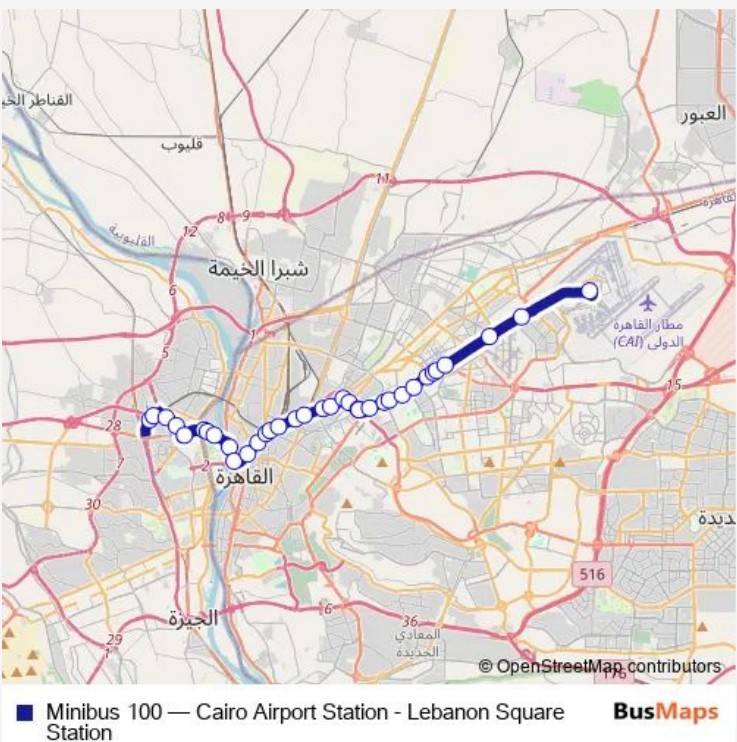

# Bus Minibus 100 Cairo Airport Station - Lebanon Square Station

[Go to website](#)

**Direction**  
 Cairo Airport Station — Lebanon Square  
 36 stops  
[Open route schedule](#)

- Cairo Airport Station
- Cairo Airport
- Hall 3 (Cairo Airport)
- Hall 4 (Cairo Airport)
- Oriental Weavers (Sheraton)
- Al Galaa Military Hospital
- Al Orouba Rd. & Al Thawra St.
- Al Noaman Palace (Orouba Rd.)
- Al Orouba St. & Mergheny St.
- Al Sayeda Safeya Mosque (Salah Salem St.)
- Central Agency for Public Mobilization and Statistics
- Audi Bank (Salah Salem St.)
- Cairo Fair Metro
- Abbaseya Hospital
- Abbaseya Bridge Entrance
- Criminal Evidence Registry (Abbaseya)
- Abbaseya
- Abbaseya Bridge Exit
- Faculty of Medicine - Ain Shams University
- Al Demerdash Metro
- Lotfy Al Sayed St & Masr Wal Sudan St

Route schedule  
 Cairo Airport Station — Lebanon Square

Monday	10:00
Tuesday	10:00
Wednesday	10:00
Thursday	10:00
Friday	10:00
Saturday	10:00
Sunday	10:00

Route info  
 Direction: Cairo Airport Station  
 Stops: 36  
 Trip Duration: 1 hour 30 min

## Route info

Direction: Al Aalam Specialized Hospital

Stops: 35

Trip Duration: 1 hour 27 min

6th of October Panorama

Audi Bank (Salah Salem St.)

Central Agency for Public Mobilization and Statistics

Al Sayeda Safeya Mosque (Salah Salem St.)

Al Orouba St. & Mergheny St.

Al Noaman Palace (Orouba Rd.)

Al Orouba Rd. & Al Thawra St.

Al Galaa Military Hospital

Oriental Weavers (Sheraton)

Cairo Airport

Minibus 100 Bus time schedules and route maps are available in an offline PDF at [busmaps.com](https://busmaps.com). Use the [busmaps.com](https://busmaps.com) website to see live bus times, train schedule or subway schedule, and step-by-step directions for all public transit in Cairo