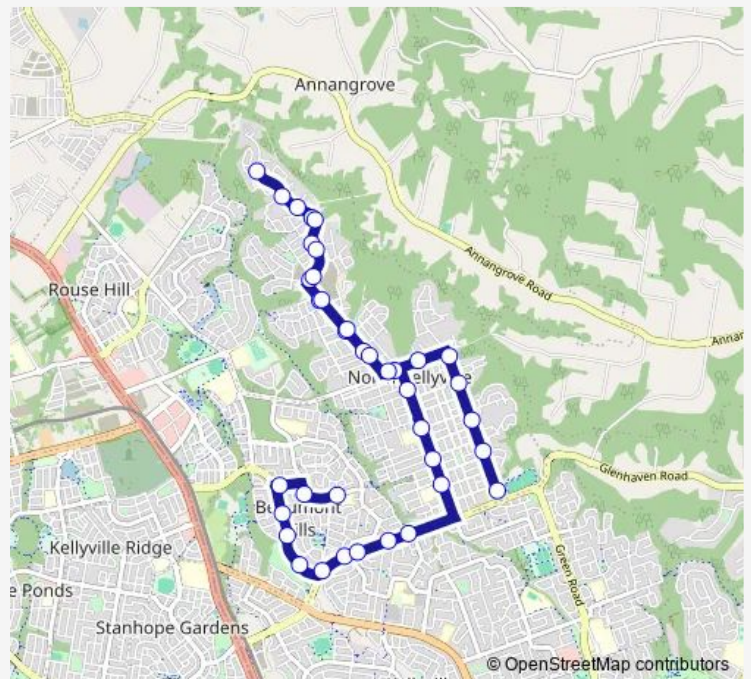

School Bus 2533 Beaumont Hills PS to Foxall Rd before Samantha Riley Dr

[Go to website](#)

Direction

Beaumont Hills Public School, The Parkway — Foxall Rd
Opp Australian International Academy

38 stops

[Open route schedule](#)

Samantha Riley Dr Before Brampton Dr

Samantha Riley Dr After Brampton Dr

Samantha Riley Dr Opp Poole Rd

Samantha Riley Dr Opp Redden Dr

Hills Adventist College, Hezlett Rd

Hezlett Rd Opp Edgbaston Rd

North Kellyville Public School, Hezlett Rd

Hezlett Rd Before Armbruster Av

Withers Rd After Hezlett Rd

Barry Rd At Yengo St

Barry Rd After Dorrigo Rd

Barry Rd At White Gum Pl

Stringer Rd After Barry Rd

Route schedule

Beaumont Hills Public School, The Parkway — Foxall Rd
Opp Australian International Academy

Monday	15:05
Tuesday	15:05
Wednesday	15:05
Thursday	15:05
Friday	15:05
Saturday	—
Sunday	—

Route info

Direction: Beaumont Hills Public School, The Parkway

Stops: 38

Trip Duration: 0 hour 33 min

2533 — Beaumont Hills PS to Foxall Rd before Samantha Riley Dr