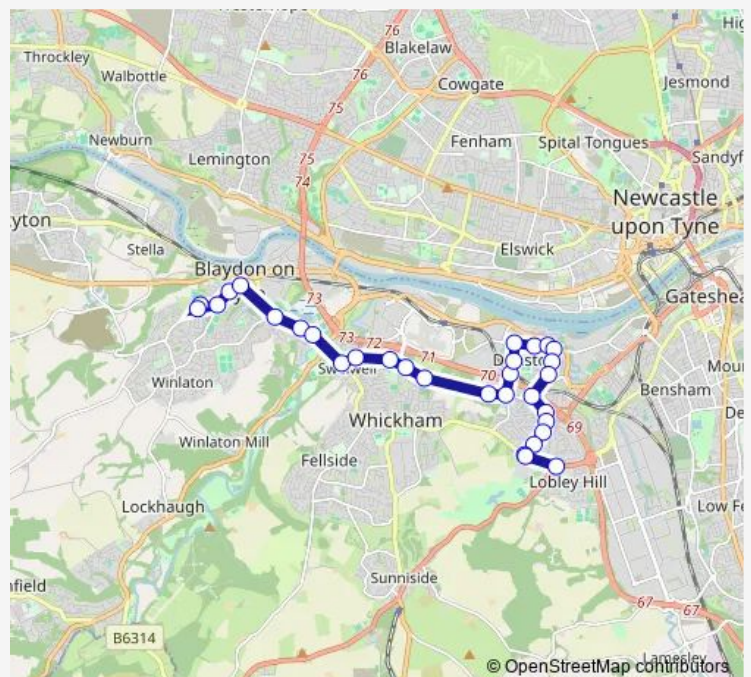

Market Lane-New Fire Station

Market Lane-Old Fire Station

Market Lane-Cemetery

Market Lane-School

Park Terrace

Dunston Road-Beech Drive

Dunston Road-Meadow Lane

Wellington Road-Nelson Street

—

Sunday

—

Route info

Direction: St Thomas More RC Academy

Stops: 31

Trip Duration: 0 hour 25 min

842

Ravensworth Road

Ravensworth Road

Wilson Street

Maple Avenue

Knightside Gardens-Monkridge Gardens

Knightside Gardens-Woodside Gardens

Knightside Gardens - Braeside

Knightside Gardens-Whickham Highway

Whickham Highway-Knightside Gardens

Lobley Hill Road - Rothbury Gardens

842 Bus time schedules and route maps are available in an offline PDF at busmaps.com. Use the busmaps.com website to see live bus times, train schedule or subway schedule, and step-by-step directions for all public transit in Gateshead