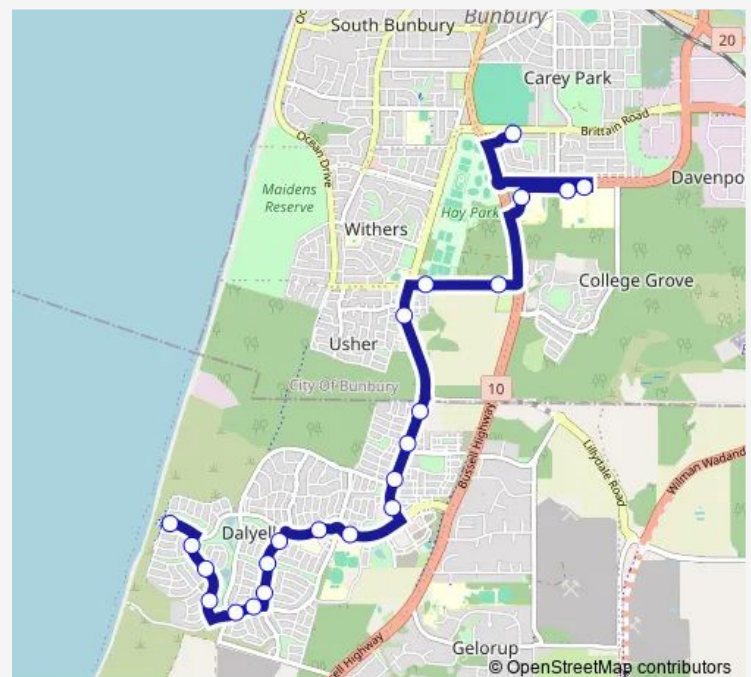

Hornibrook Rd After Lawson Rd

Hornibrook Rd After Wentworth Dr

Hornibrook Rd Before Chisholm Rd

Dalyellup Bvd After Onslow St

Dalyellup Bvd After Diamond St

Gutmann Pwy Before Athena St

Gutmann Pwy After Killerby Dr

Gutmann Pwy After Naroona Dr

Norton Prom Before Hutt Dr

Route schedule

Kennedy St After Brittain Rd — Norton Prom After Hutt Dr

Monday 11:20-17:05

Tuesday 11:20-17:05

Wednesday 11:20-17:05

Thursday 11:20-17:05

Friday 11:20-17:05

Saturday —

Sunday —

Route info

Direction: Kennedy St After Brittain Rd

Stops: 22

Trip Duration: 0 hour 24 min

Direction

Norton Prom After Hutt Dr — Kennedy St After Hamersley Dr

22 stops

[Open route schedule](#)

Norton Prom After Hutt Dr

Gutmann Pwy After Macedon Rd

Gutmann Pwy Before Killerby Dr

Gutmann Pwy After Athena St

Dalyellup Bvd After Maidment Pde