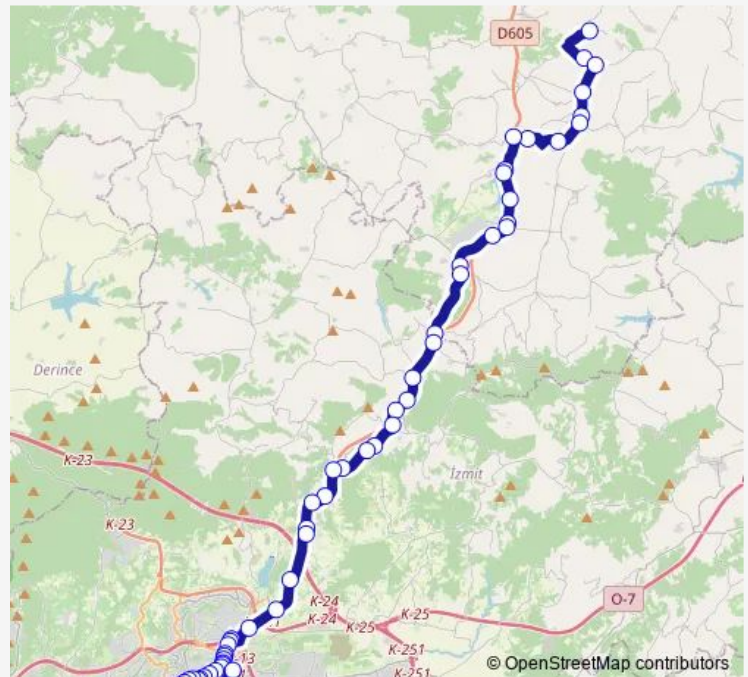

Kisalar Köyü Sapağı

Gökçeler-Seferköy

Çubuklu Osmaniye 9

Route schedule

Kirkarmut Duraklı 1 — Doğu Terminali Depolama Alanı

Monday 08:30-15:30

Tuesday 08:30-15:30

Wednesday 08:30-15:30

Thursday 08:30-15:30

Friday 08:30-15:30

Saturday 09:30-17:00

Sunday 09:30-17:00

Route info

Direction: Kirkarmut Duraklı 1

Stops: 69

Trip Duration: 1 hour 5 min

Route info

Direction: Doğu Terminali Depolama Alanı 1

Stops: 61

Trip Duration: 1 hour 2 min

Tavşantepe Sapak

Yeşilova Sapađı

ALİ Fuat Cebesoy Kyk

Çayirköy