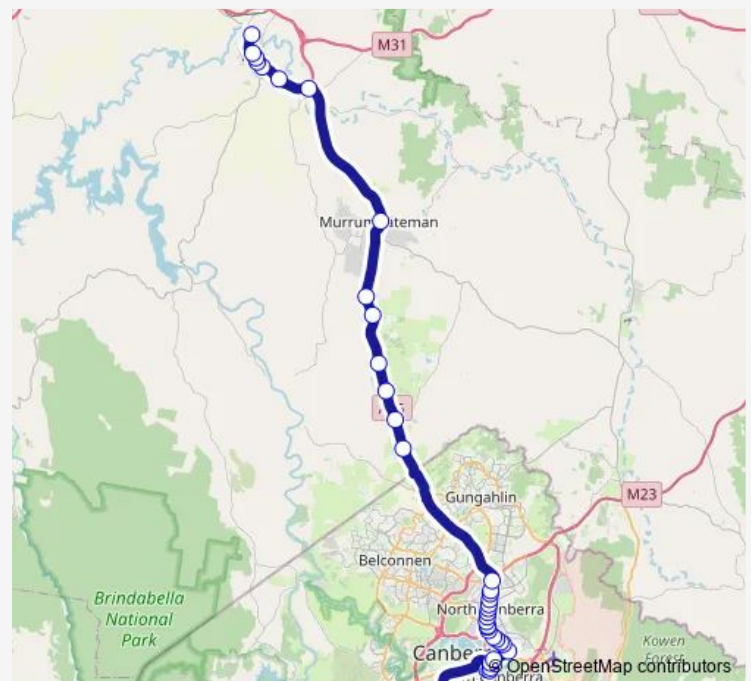

Merryville Dr Before Governer Dr

Merryville Dr After Lucerne Pl

Merryville Dr Opp Canola Pl

Merryville Dr Opp Clover Cl

Route schedule

Berinba Primary School, Church St — City Interchange Plt 10

Monday 15:20

Tuesday 15:20

Wednesday 15:20

Thursday 15:20

Friday 15:20

Saturday —

Sunday —

Route info

Direction: Berinba Primary School, Church St

Stops: 48

Trip Duration: 1 hour 28 min

842 — Canberra City Centre to Yass via Canberra Hospital and Woden Interchange

Merryville Dr Opp Thoroughbred Dr

Merryville Dr Opp Palomino Pl

Merryville Dr Opp Clydesdale Cl