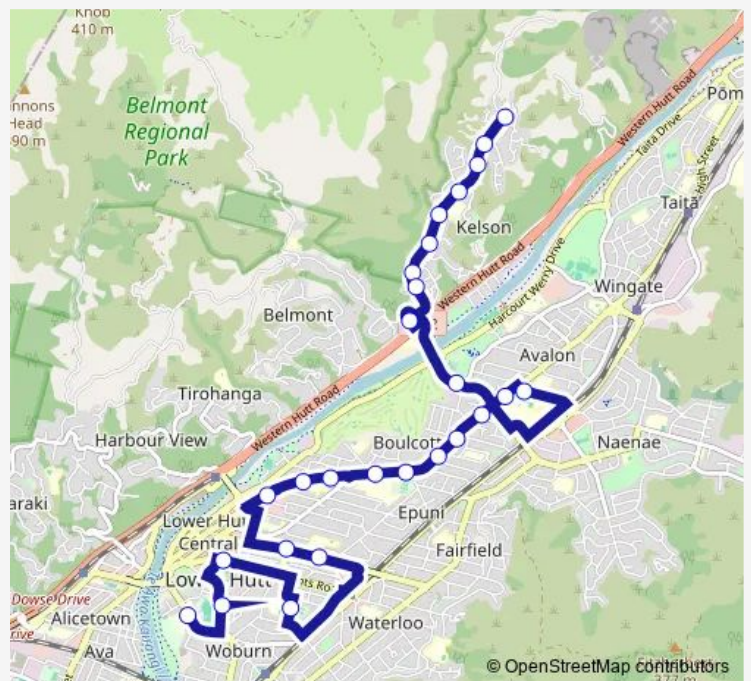

School Bus 842 Kelson - Hutt Central Schools

[Go to website](#)

Direction

Kelson - Major Drive at Kaitangata Crescent — Hutt Valley High School (school stop)

26 stops

[Open route schedule](#)

- Kelson - Major Drive at Kaitangata Crescent
- Major Drive at Becks Close (near 216)
- Major Drive at Ilam Grove (near 194)
- Major Drive opposite Waipounamu Drive
- Major Drive at Kelson School
- Major Drive at Taieri Crescent (near 84)
- Major Drive at Sunshine Crescent (near 50)
- Major Drive at Viscount Grove (opposite 25)
- Major Drive opposite Speedys Reserve
- Fairway Drive at Avalon Park
- Naenae Intermediate School - Walters Street (school stop)
- Naenae College - High Street
- High Street at Park Avenue
- High Street at Lincoln Avenue
- High Street at Thornycroft Avenue (near 738)
- Boulcott Village (near 696)
- Hutt Hospital - High Street
- High Street at Knox Presbyterian Church
- St Oran's College (school stop)
- High Street at Downer Street
- Waterloo Road opposite Chilton St James School

Route schedule

Kelson - Major Drive at Kaitangata Crescent — Hutt Valley High School (school stop)

Monday	07:50
Tuesday	07:50
Wednesday	07:50
Thursday	07:50
Friday	07:50
Saturday	—
Sunday	—

Route info

Direction: Kelson - Major Drive at Kaitangata Crescent

Stops: 26

Trip Duration: 0 hour 38 min

842 — Kelson - Hutt Central Schools

Waterloo Road at St Bernard's College

Hutt Intermediate School

Knights Road at Ss Peter and Paul School

Sacred Heart College - Laings Road (school stop)

The schedule is provided in the local timezone. Times with "(+1)" indicate departures on the next day.

PDF file created on 2025-01-16

2024 BusMaps.com - All Rights Reserved