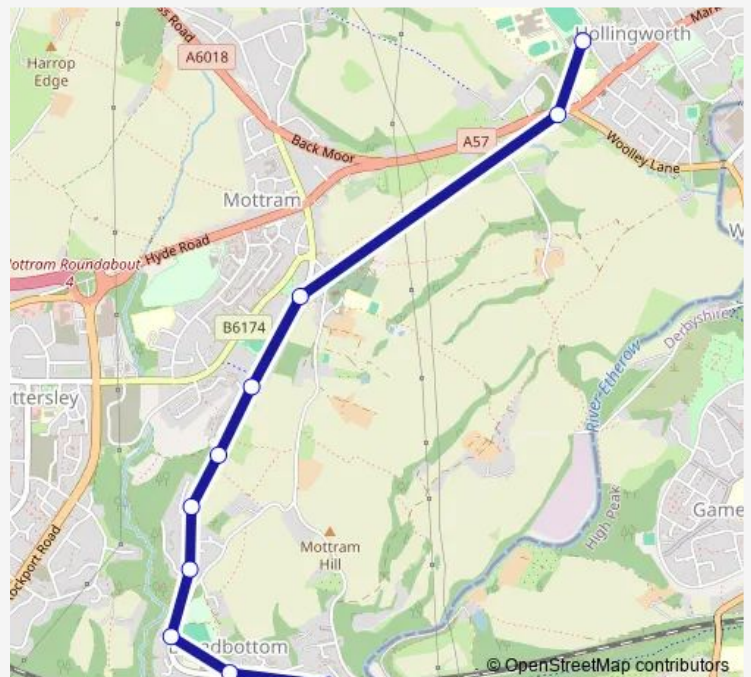

Broadbottom Station

Broadbottom Cricket Ground

Woodlands Close

Bucklow Close

Wilmslow Avenue

Winslow Avenue

Broadbottom Road

Gun Inn

Longdendale High School

Route schedule

Bostock Road — Longdendale High School

Monday 08:02

Tuesday 08:02

Wednesday 08:02

Thursday 08:02

Friday 08:02

Saturday —

Sunday —

Route info

Direction: Bostock Road

Stops: 11

Trip Duration: 0 hour 13 min

■ 842 — Longdendale High School - Broadbottom

Direction

Longdendale High School — Bostock Road

11 stops

[Open route schedule](#)

Longdendale High School

Gun Inn

Broadbottom Road

Winslow Avenue

Wilmslow Avenue