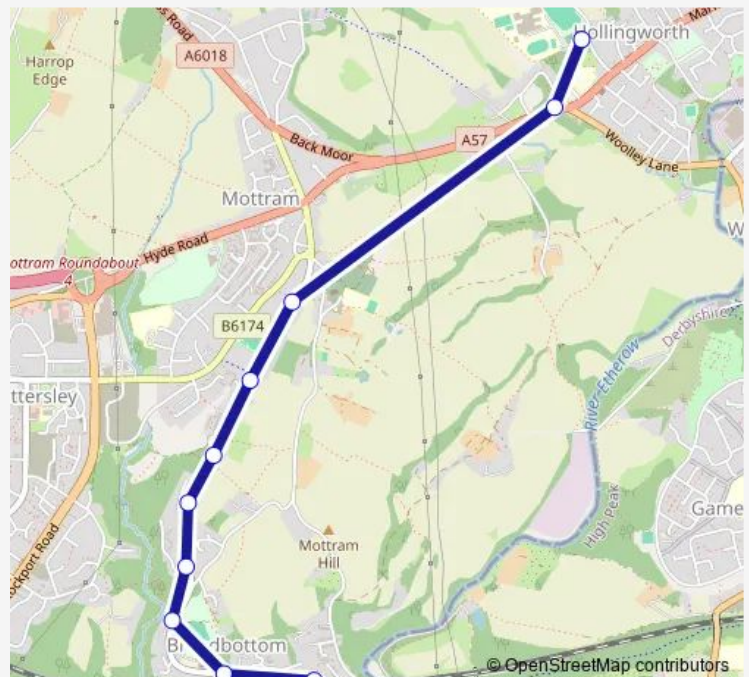

### Direction

Bostock Road — Longdendale High School

11 stops

[Open route schedule](#)

Bostock Road

Mill Brow

Broadbottom Station

Broadbottom Cricket Ground

Woodlands Close

Bucklow Close

Wilmslow Avenue

Winslow Avenue

Broadbottom Road

Gun Inn

Longdendale High School

### Route schedule

Bostock Road — Longdendale High School

Monday 08:02

Tuesday 08:02

Wednesday 08:02

Thursday 08:02

Friday 08:02

Saturday —

### Route info

Direction: Bostock Road

Stops: 11

Trip Duration: 0 hour 13 min

842 — Broadbottom - Longdendale HS

**Direction**

Longdendale High School — Bostock Road

11 stops