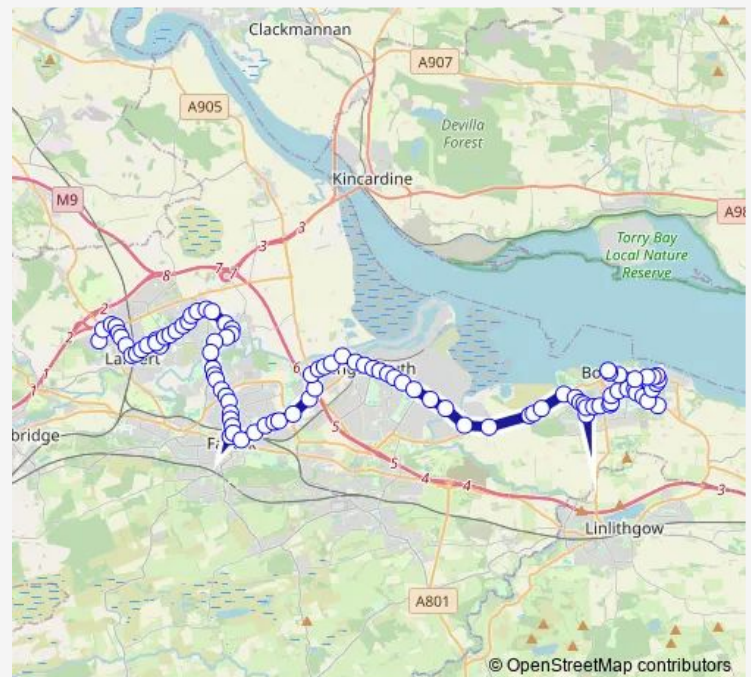

Muirhead Road

Lomond Crescent

Alloa Road

Route schedule

Forth Valley Royal Hospital — Bus Station

Monday 06:08-20:31

Tuesday 06:08-20:31

Wednesday 06:08-20:31

Thursday 06:08-20:31

Friday 06:08-20:31

Saturday 06:34-20:31

Sunday 09:15-17:14

Route info

Direction: Forth Valley Royal Hospital

Stops: 97

Trip Duration: 1 hour 21 min