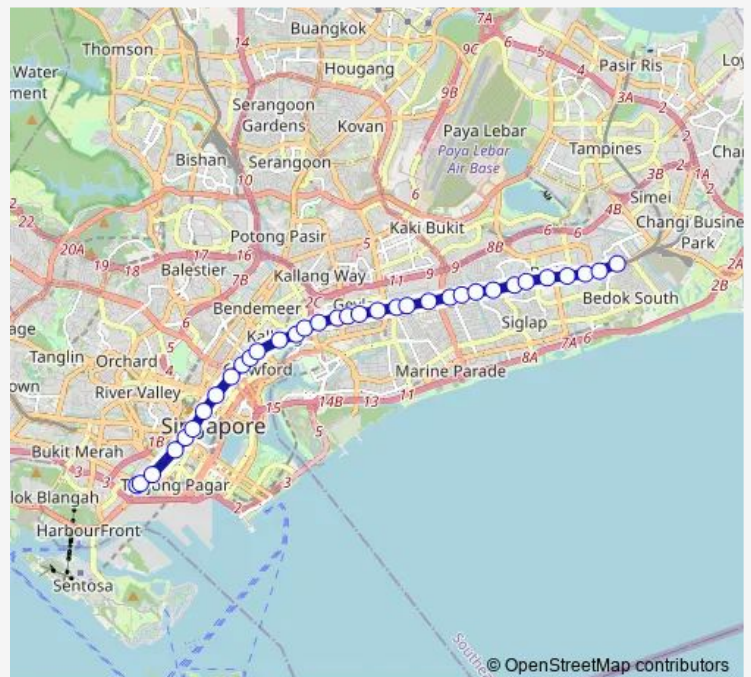

Bus 2a

[Go to website](#)

Direction

Kampong Bahru Ter — Tanah Merah Stn Exit B

34 stops

[Open route schedule](#)

- Kampong Bahru Ter
- OPP Kampong Bahru Ter
- Aft Hosp Dr
- Chinatown Stn Exit C
- Opp Hong Lim Pk
- Clarke Quay Stn Exit E
- Armenian Ch
- Hotel Grand Pacific
- Bugis Stn Exit A
- Stamford Pr Sch
- Opp Blk 461
- Lavender Stn Exit B
- AFT Padang Jeringau
- Kallang Stn
- Aft Lor 1 Geylang
- Yi Xiu Fty Bldg
- Bef Lor 23 Geylang
- Aft Aljunied Stn
- Blk 134
- Sims Ville
- Aft Tg Katong Cplx

Route schedule

Kampong Bahru Ter — Tanah Merah Stn Exit B

Monday	06:21
Tuesday	06:21
Wednesday	06:21
Thursday	06:21
Friday	06:21
Saturday	—
Sunday	—

Route info

Direction: Kampong Bahru Ter

Stops: 34

Trip Duration: 1 hour 1 min

■ 2a

BusMaps

Blk 416

Eunos Stn/ Int

Casa Sarina

Opp Hong San Si Tp

Kembangan Stn

Opp Perpetual Succour Ch