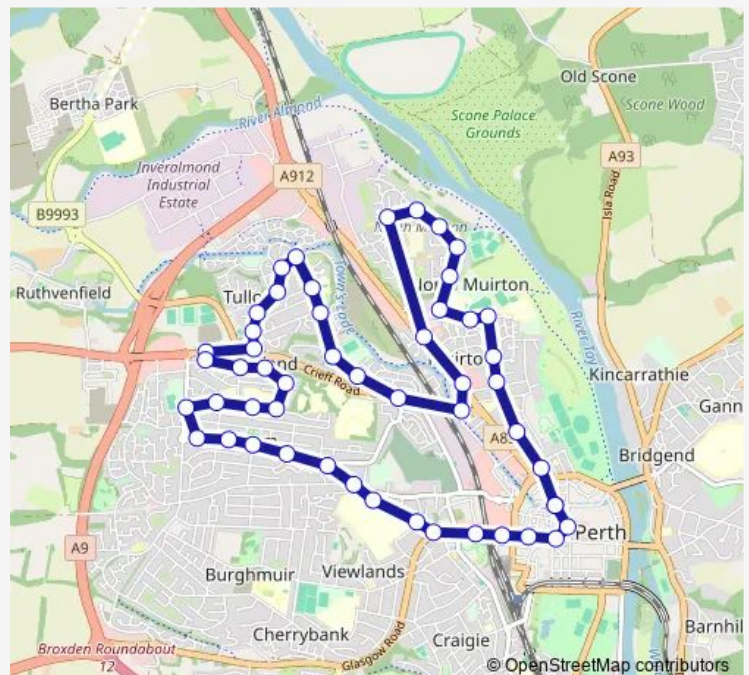

Thursday 18:50-22:50

Friday 18:50-22:50

Saturday 18:50-22:50

Sunday 18:50-21:50

Route info

Direction: Mill Street

Stops: 51

Trip Duration: 0 hour 46 min

■ 2A — Perth - Letham & Tulloch

BusMaps

© OpenStreetMap contributors

Sandeman Court

Newton Place

Newton House

Pullar Terrace

Primrose Crescent