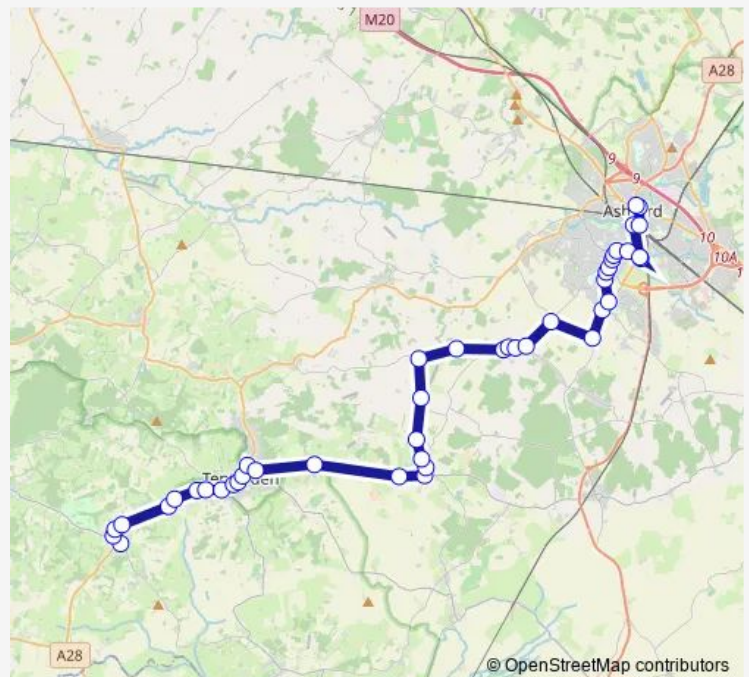

Bus 2A Ashford - Tenterden

[Go to website](#)

Direction

The Vine — The Norton Knatchbull School

45 stops

[Open route schedule](#)

- The Vine
- Town Hall
- Old Post Office
- Turners Avenue
- Lime Hill
- Brattle Estate
- Woodchurch Surgery
- Kirkwood Avenue
- Bonny Cravat
- Shirkoak Park
- Great Engeham Manor
- Harlakenden Farm
- Church Lane
- Kings Head
- Park Farm Close
- Lonefield
- Post Office
- Smithfields Crossroads
- Queens Head
- Park Farm Roundabout
- Tesco Park Farm

Route schedule

The Vine — The Norton Knatchbull School

Monday	07:18
Tuesday	07:18
Wednesday	07:18
Thursday	07:18
Friday	07:18
Saturday	—
Sunday	—

Route info

Direction: The Vine

Stops: 45

Trip Duration: 1 hour 17 min

2A — Ashford - Tenterden

Bluebell Close

Bell Chapel Close

Saw Lodge Field

Wood Lane

Acorn Close

Reed Crescent

Hawthorn Road