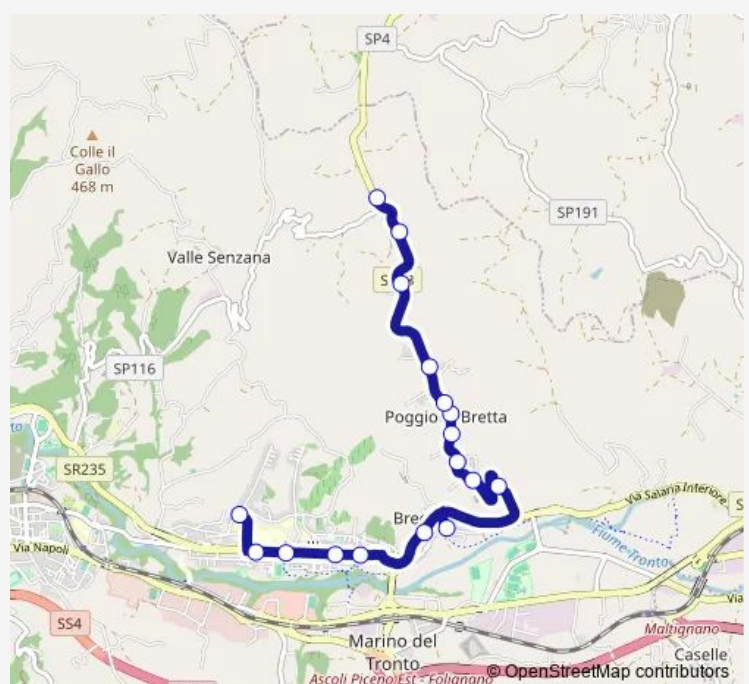

# Bus 2a Scuola Media Monticelli-Ospedale-Brecciarolo-Case Rosse

[Go to website](#)

## Route schedule

Scuola Media Monticelli — Case Rosse - Poggio DI Bretta

Monday 13:05

Tuesday 13:05

Wednesday 13:05

Thursday 13:05

Friday 13:05

Saturday 13:05

## Route info

Direction: Scuola Media Monticelli

Stops: 17

Trip Duration: 0 hour 25 min

2a — Scuola Media Monticelli-Ospedale-Brecciarolo-Case Rosse

2a Bus time schedules and route maps are available in an offline PDF at [busmaps.com](https://busmaps.com). Use the [busmaps.com](https://busmaps.com) website to see live bus times, train schedule or subway schedule, and step-by-step directions for all public transit in Ascoli Piceno