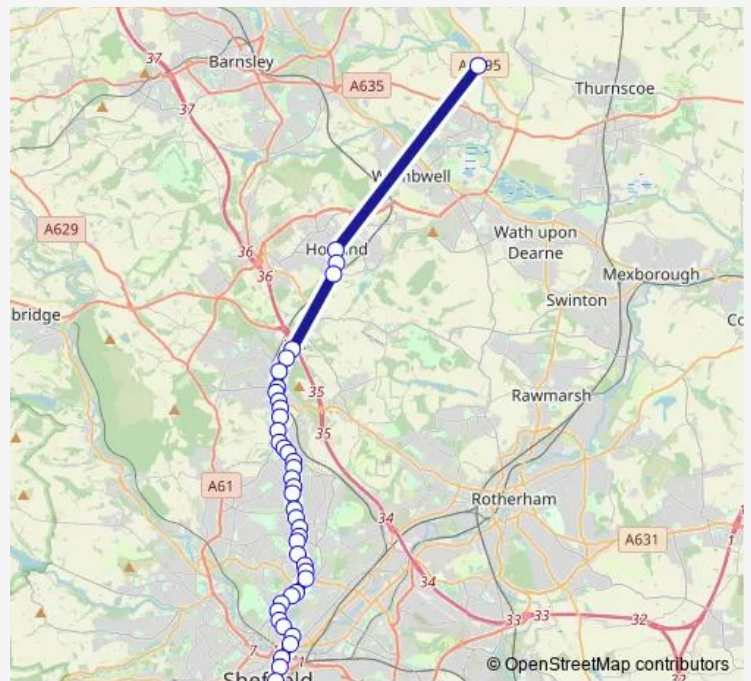

The Common/Cross Hill

Cross Hill/St Michaels Road

Highgreave/High Greave Avenue

Highgreave/Tunwell Avenue

Route schedule

Park Spring Road/Houghton Main Colliery Roundabo —
 Arundel Gate/Arundel Gate Ag13

Monday	06:15-23:15
Tuesday	06:15-23:15
Wednesday	06:15-23:15
Thursday	06:15-23:15
Friday	06:15-23:15
Saturday	06:15-23:15
Sunday	06:15-23:15

Route info

Direction: Park Spring Road/Houghton Main Colliery Roundabo

Stops: 41

Trip Duration: 1 hour 0 min

2a — Sheffield - Barnsley

Barnsley Road/Hartley Brook Road

Barnsley Road/Kinnaird Avenue

Barnsley Road/Hatfield House Lane

Barnsley Road/Firshill Close

Burngreave Road/Toll Bar

Burngreave Road/Melrose Road

Burngreave Road/Burngreave Street

Burngreave Road/Gower Street

Spital Hill/Spital Street

Wicker/Blonk Street

Haymarket/CG20