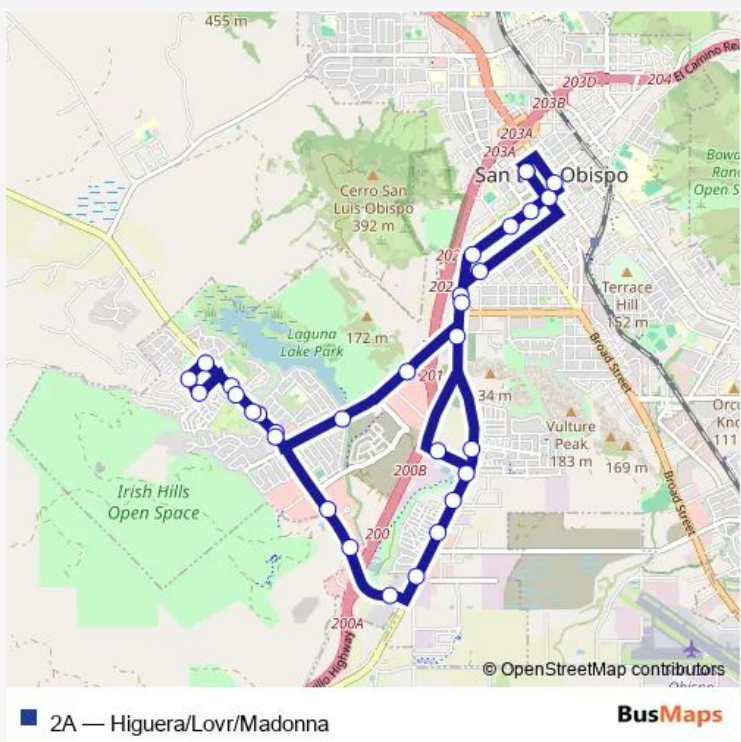

Bus 2A Higuera/Lovr/Madonna

[Go to website](#)

Direction
 Downtown Transit Center — Downtown Transit Center
 31 stops
[Open route schedule](#)

- Downtown Transit Center
- Pismo at Archer
- Higuera at South (S)
- Higuera at Bridge
- Margarita (Dmv)
- Prado at Elks
- Higuera at Prado (Social Services) (S)
- Higuera at Granada (S)
- Higuera at Silver City
- Higuera at Suburban
- Lovr at Higuera (W)
- Lovr at Calle Joaquin
- Lovr at Auto Park Way
- Lovr at Laguna Village (N)
- Lovr at Oceanaire (N)
- Lovr at Laguna Lane (Middle School)
- Prefumo Canyon at Del Rio
- Del Rio at Descanso
- Lovr at Descanso
- Lovr at Laguna Lane (Middle School)
- Lovr at Oceanaire (S)

Route schedule
 Downtown Transit Center — Downtown Transit Center

Monday	06:15-21:15
Tuesday	06:15-21:15
Wednesday	06:15-21:15
Thursday	06:15-21:15
Friday	06:15-21:15
Saturday	08:15-19:15
Sunday	08:15-19:15

Route info
 Direction: Downtown Transit Center
 Stops: 31
 Trip Duration: 0 hour 50 min

Lovr at Laguna Village (S)

Madonna at Oceanaire (E)

Madonna Rd at Madonna Plaza

Higuera at South (N)

Marsh at Archer

Marsh at Broad

Marsh at Chorro

Marsh at Osos

Santa Rosa at Higuera

Downtown Transit Center

2A Bus time schedules and route maps are available in an offline PDF at busmaps.com. Use the busmaps.com website to see live bus times, train schedule or subway schedule, and step-by-step directions for all public transit in San Luis Obispo