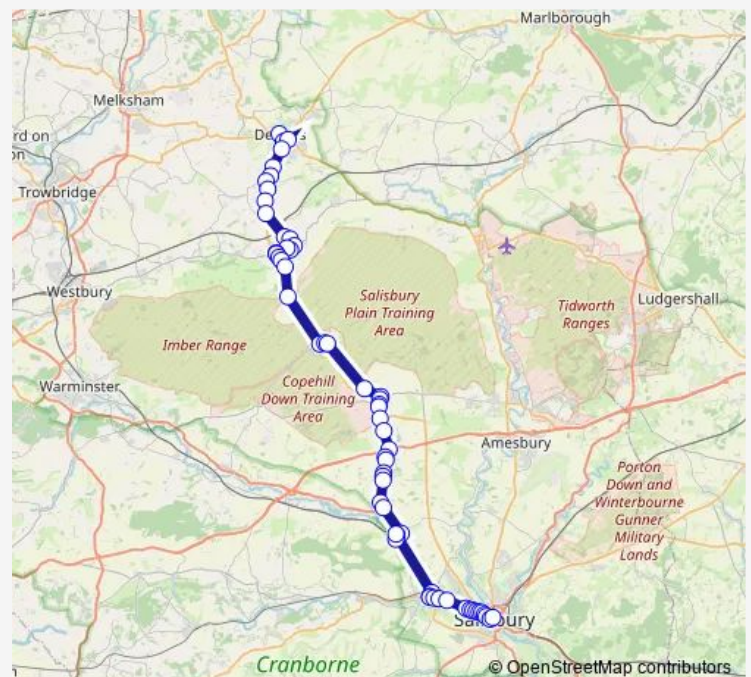

Kings Road

Spin Hill

Roman Way

Park Road

Lavington School

Crossroads

Crossroads

Sandfield

Thursday 15:05

Friday 15:05

Saturday —

Sunday —

Route info

Direction: Market Place Bus Island

Stops: 59

Trip Duration: 1 hour 48 min

Wednesday 07:05

Thursday 07:05

Friday 07:05

Saturday —

Sunday —

Route info

Direction: New Canal

Stops: 60