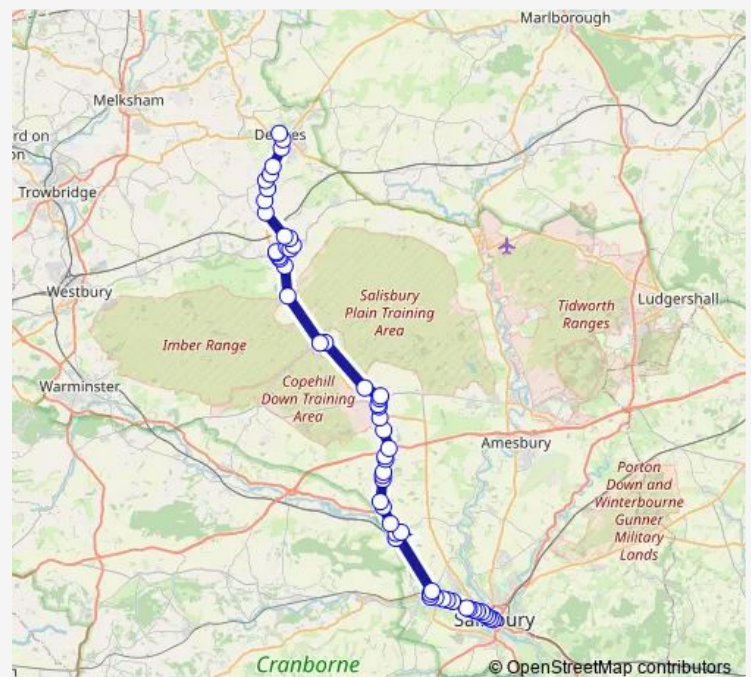

### Route schedule

New Canal — The Pelican

Monday 07:05

Tuesday 07:05

Wednesday 07:05

Thursday 07:05

Friday 07:05

Saturday —

### Route info

Direction: New Canal

Stops: 58

Trip Duration: 1 hour 41 min

■ 2A — Devizes - Salisbury

Butts Hill Shelter

Riverside Terrace

Mill House