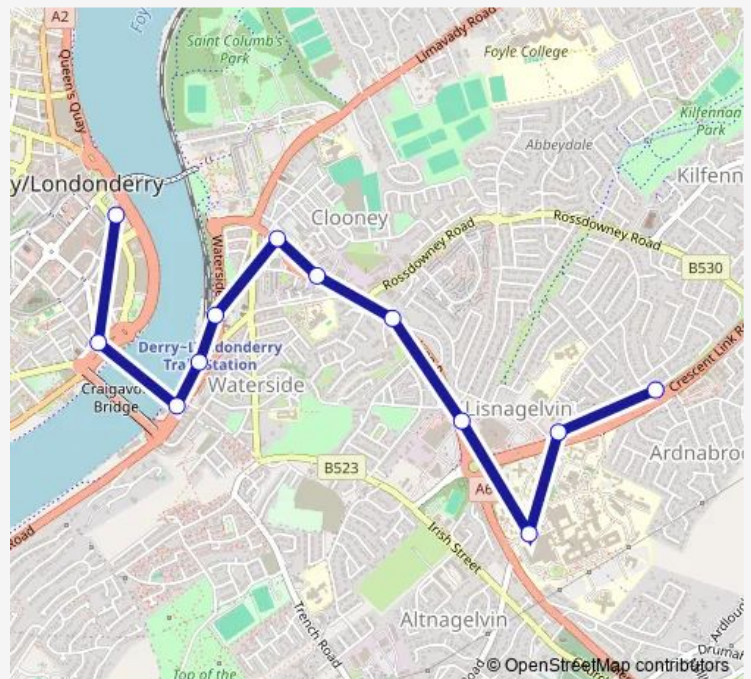

Duke Street

North West Transport Hub

Waterside Link

Glendermott Road

Waterside Theatre

Rosstowney Park

Lisnagelvin

Derry Altnagelvin Hospital Stop 2

Friday 08:00-17:50

Saturday 08:10-19:25

Sunday 11:25-18:25

Route info

Direction: Derry Londonderry Bus Station

Stops: 12

Trip Duration: 0 hour 18 min

2a — Knightsbridge - Nelson Drive - City Centre

Direction

Knightsbridge — Derry Londonderry Bus Station

24 stops

[Open route schedule](#)

Knightsbridge

Sevenoaks

Lisneal College

Crescent Link Retail Park

Wednesday 08:20-18:10

Thursday 08:20-18:10

Friday 08:20-18:10

Saturday 08:30-19:45

Sunday 11:45-18:45

Route info

Direction: Knightsbridge

Stops: 24