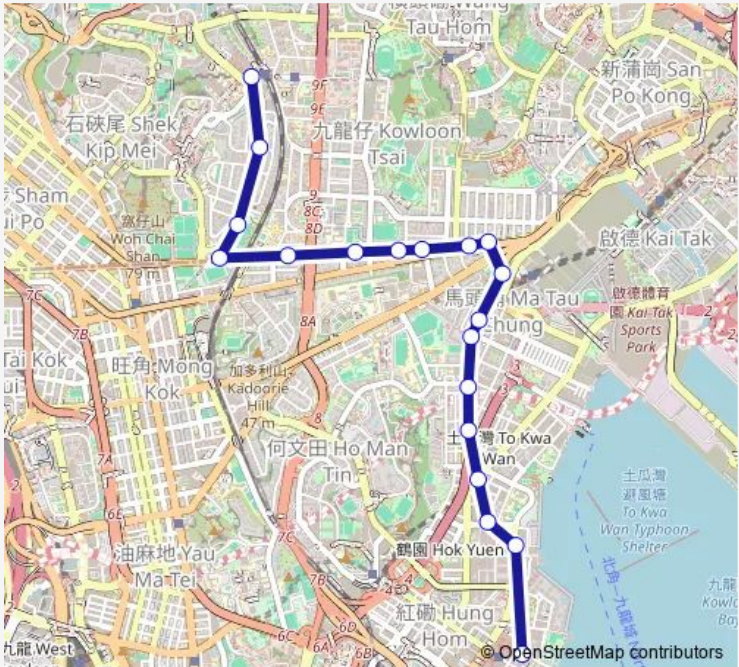

19 stops

[Open route schedule](#)

- Festival Walk Public Transport Terminus|Festival Walk
- TAT Chee Avenue, Near Grandeur Road
- TAT Chee Avenue, Near FA HUI Park
- Boundary Street, Near FA HUI Park
- Boundary Street, Near Think International School
- Boundary Street, Near LA Salle Primary School
- Boundary Street, Near College Road
- Boundary Street, Outside LEE'S Mansion|Boundary Street, Near LEE'S Mansion|Boundary Street, Near LEE'S Mansion
- Prince Edward Road West, Near Pearl House
- Prince Edward Road West, Near HAU Wong Road
- MA TAU Chung Road, Near Sung Wong TOI Playground
- MA TAU Chung Road, Near MOK Cheong Street
- MA TAU Chung Road, Near Hong Kong Federation OF Trade Unions
- MA TAU WAI Road, Near PAK TAI Mansion Block B
- MA TAU WAI Road, Near TO KWA WAN Market AND Government Offices
- TO KWA WAN Road, Near Ngan HON Street
- Bailey Street, Near Bailey Garden Tower 2
- Hung HOM Road, Near Guardforce Centre

**Route schedule**  
 Festival Walk Public Transport Terminus|Festival Walk — Whampoa Garden Public Transport Interchange

Monday	06:40-22:45
Tuesday	06:40-22:45
Wednesday	06:40-22:45
Thursday	06:40-22:45
Friday	06:40-22:45
Saturday	06:40-22:45
Sunday	06:40-22:45

**Route info**

Direction: Festival Walk Public Transport Terminus|Festival Walk

Stops: 19

Trip Duration: 0 hour 17 min

■ 2a — Whampoa Garden Public Transport Interchange - Festival Walk Public Transport Interchange (...)

## Direction

Whampoa Garden Public Transport Interchange — Festival Walk Public Transport Terminus|Festival Walk

25 stops

[Open route schedule](#)

Whampoa Garden Public Transport Interchange

TAI WAN Road East, Opposite TO Laguna Verde Public Transport Terminus