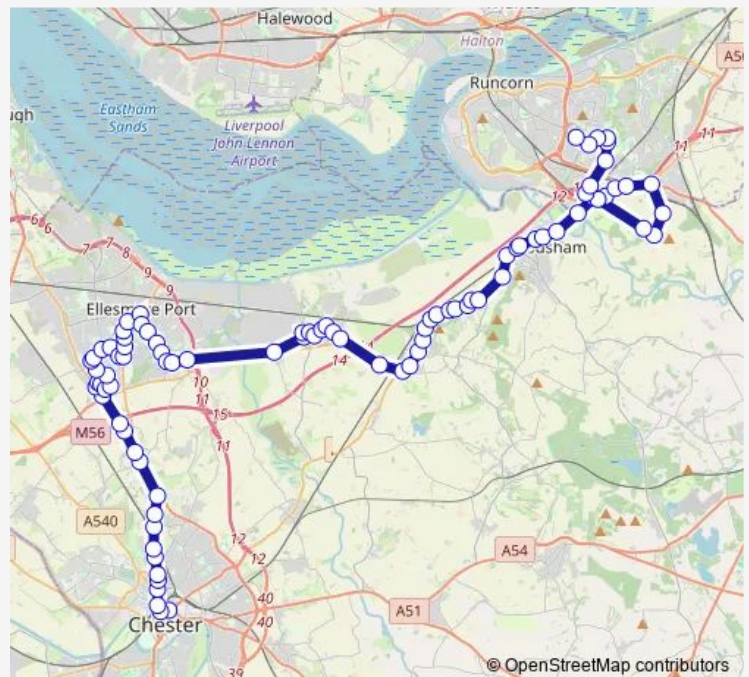

### Route schedule

Chester Bus Interchange — Halton Lea South

Monday 14:10

Tuesday 14:10

Wednesday 14:10

Thursday 14:10

Friday 14:10

Saturday —

### Route info

Direction: Chester Bus Interchange

Stops: 88

Trip Duration: 1 hour 59 min

2A — Chester Bus Interchange - Runcorn

Sycamore Drive

Willowdale Way

Halton Road