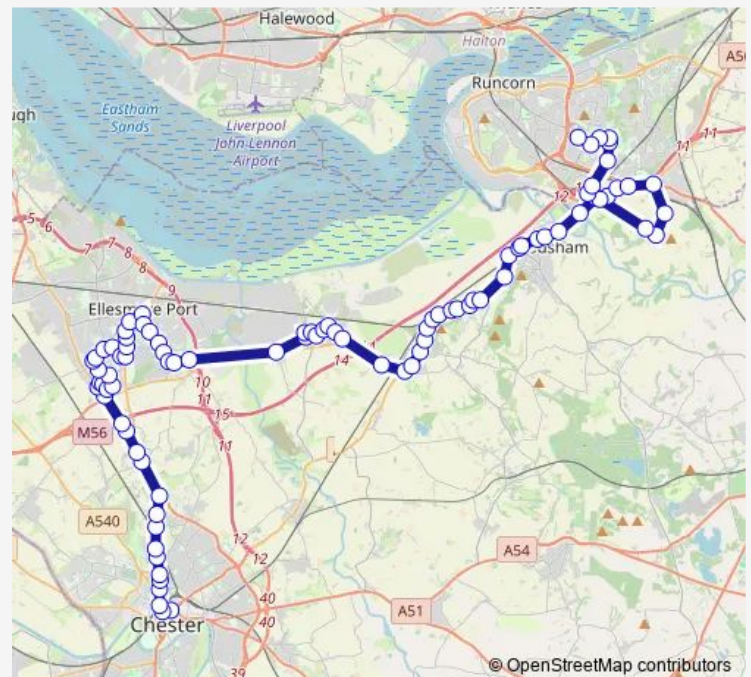

Apple Tree Grove

St Marks Crescent

Larchdale Close

Route schedule

Chester Bus Interchange — Halton Lea South

Monday 14:10

Tuesday 14:10

Wednesday 14:10

Thursday 14:10

Friday 14:10

Saturday —

Sunday —

Route info

Direction: Chester Bus Interchange

Stops: 88

Trip Duration: 1 hour 59 min

■ 2A — Chester Bus Interchange - Runcorn

Sycamore Drive

Willowdale Way

Halton Road

Hope Farm Shops

Hope Croft

Broadland Road

High School

Fairfield Avenue

Cottage Hospital

Windsor Drive

Morrisons

Vale Road

Ellesmere Port Bus Interchange Stand B

Whitby Park

Grace Arms