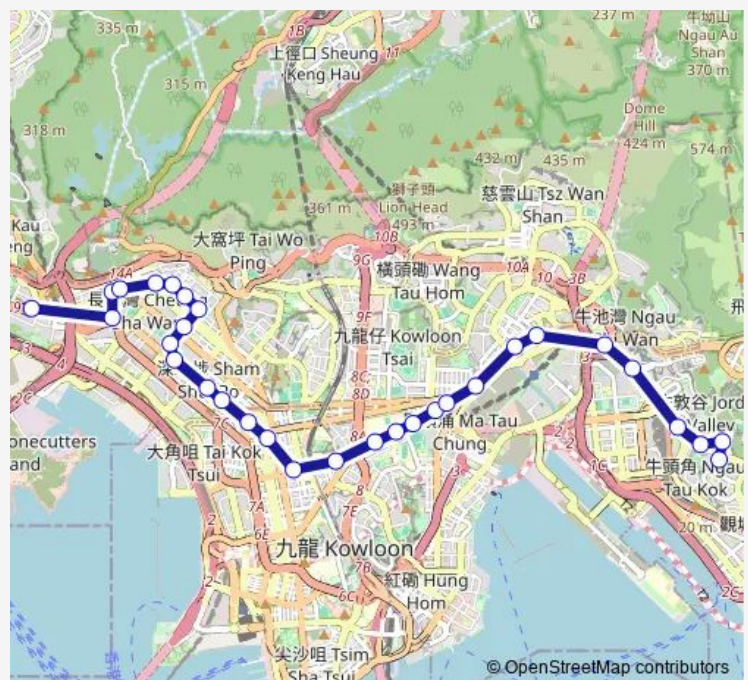

Saturday 05:30-21:30

Sunday 05:30-20:40

Route info

Direction: [Kmb] LOK WAH BUS Terminus

Stops: 30

Trip Duration: 1 hour 2 min

■ 2A — LOK WAH - MEI Foo

[Ctb] Kowloon Hospital Main Building AND West Wing,
Argyle Street[[Kmb] Kowloon Hospital

[Ctb] YEE ON Court, Argyle Street[[Kmb] YEE ON Court

[Ctb] Peace Avenue, Argyle Street[[Kmb] Peace Avenue

[Ctb] Tung Choi Street, Argyle Street[[Kmb] Mong KOK
Station

[Ctb] Bute Street, Nathan Road[[Kmb+Ctb] Bute Street
Mong KOK/
Bute Street, Nathan Road[[Kmb] Bute
Street Mong Kok