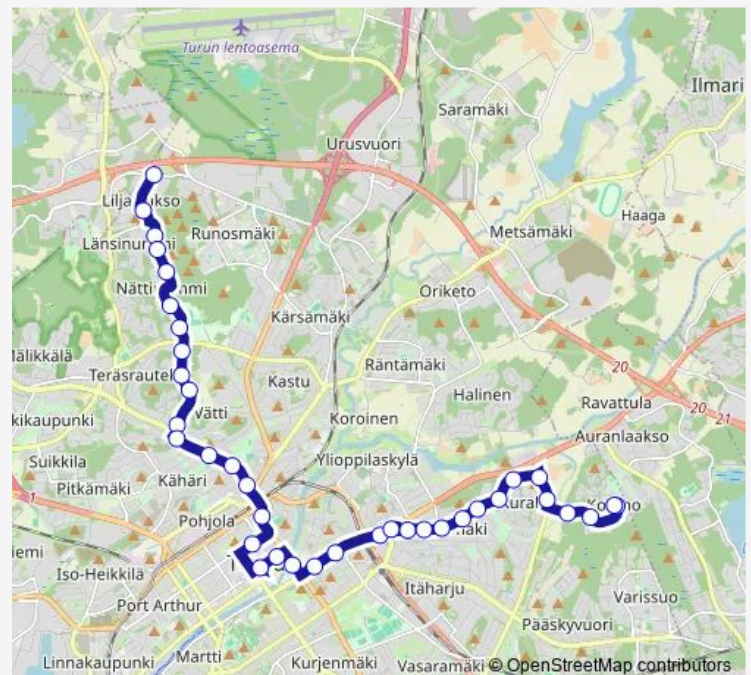

Turun linja-autoasema

### Route schedule

Kohmo — Liljalaakso

Monday	05:40-22:40
Tuesday	05:40-21:15
Wednesday	05:40-22:40
Thursday	05:40-22:40
Friday	05:40-22:40
Saturday	09:15-22:40
Sunday	06:40-22:40

### Route info

Direction: Kohmo

Stops: 35

Trip Duration: 0 hour 35 min

2A — Kohmo-Liljalaakso

BusMaps

Autistenaukio

Rauninaukio