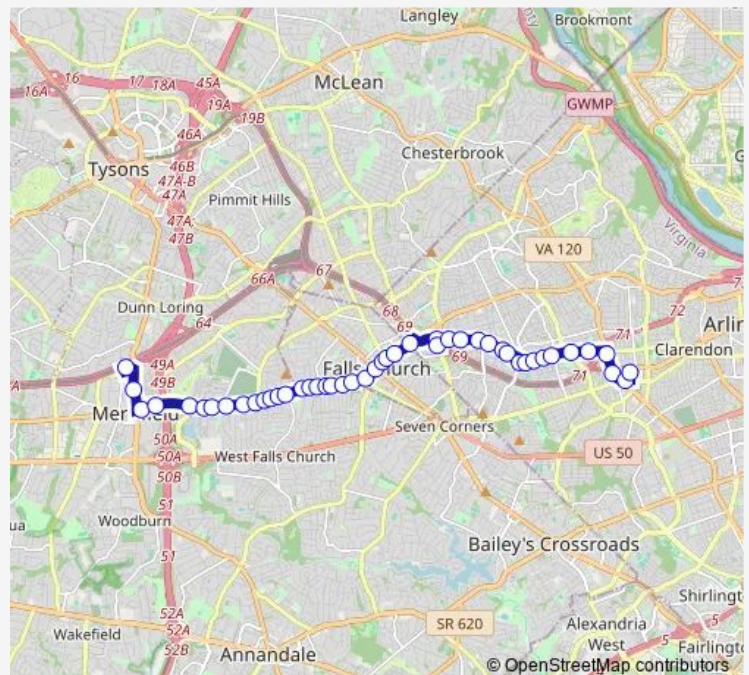

Lee Hwy+Lee Oaks Ct

Lee Hwy+Bisvey Dr

Lee Hwy+Little Falls Pl

S Washington St+Graham Rd

S Washington St+Rosemary Ln

S Washington St+Goodwin Ct

S Washington St+Marshall St

S Washington St+Greenway Bl

S Washington St+Cameron Rd

S Washington St+Cavalier Trl

S Washington St+Tinner Hill Rd

Route schedule

Dunn Loring+Bay F — Ballston+Bay A

Monday 05:45-23:46

Tuesday 05:45-23:45

Wednesday 05:45-23:45

Thursday 05:45-23:46

Friday 05:30-23:45

Saturday 05:45-23:46

Sunday 05:45-23:45

Route info

Direction: Dunn Loring+Bay F

Stops: 46

Trip Duration: 0 hour 48 min

2A — Washington Blvd.-Dunn Loring

S Washington St+E Annandale Rd

S Washington St+E Broad St

N Washington St+Park Pl

N Washington St+Great Falls St

N Washington St+Columbia St

Langston Bl+N Westmoreland St

Washington Bl+N Sycamore St