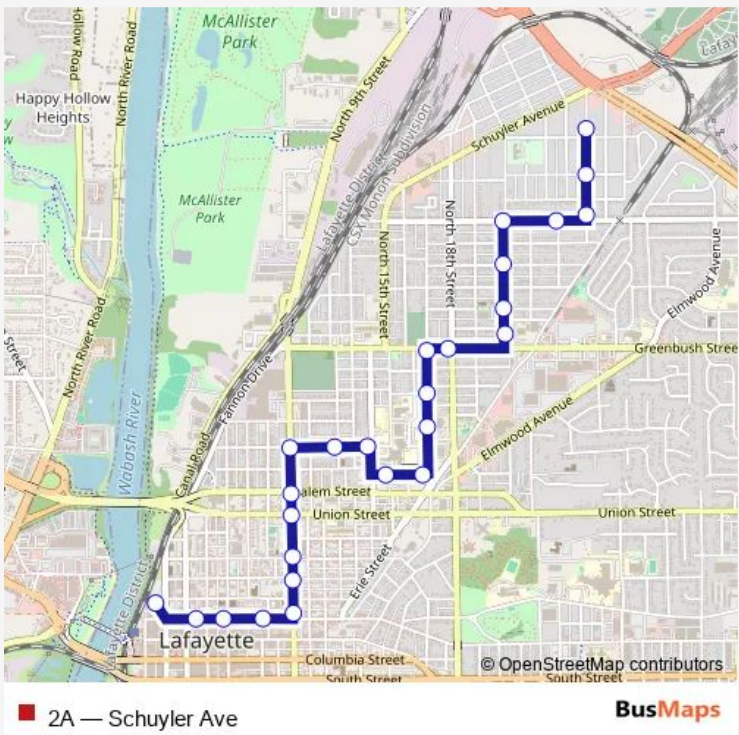

Bus 2A Schuyler Ave

[Go to website](#)

Direction
 Citybus Center: Bus215 — 24th St & Schuyler Ave (South of): Bus246
 26 stops
[Open route schedule](#)

- Citybus Center: Bus215
- Fowler Apartments on Ferry St: Bus549s
- Ferry St & 6th St (SW Corner): Bus534s
- Ferry St & 8th St (SW Corner): Bus532sw
- 9th St & Ferry St (NE Corner): Bus255
- Brown St & 9th St (SE Corner): Bus220se
- 9th St & Cincinnati St (SE Corner): Bus783se
- 9th St & Union St (SE Corner): Bus430
- Salem St & 9th St (SE Corner): Bus853
- 9th St & Hartford St (SE Corner): Bus292se
- Hartford St & 12th St (SW Corner): Bus789sw
- Hartford St & 14th St (at Shelter): Bus546w
- Tippecanoe St & 14th (East of): Bus847
- Tippecanoe St & 17th St (SW Corner): Bus488
- Riggs Community Health Clinic (@ Shelter): Bus451
- 17th St & Howell St (SE Corner): Bus849
- 17th St & Greenbush St (SE Corner): Bus452
- Greenbush St & 18th St (SW Corner): Bus330sw
- Wabash Center on 20th St (at Shelter): Bus850
- 20th St & Meharry St (SE Corner): Bus851
- 20th St & Perrine St (SE Corner): Bus852

Route schedule
 Citybus Center: Bus215 — 24th St & Schuyler Ave (South of): Bus246

Monday	06:15-21:15
Tuesday	06:15-21:15
Wednesday	06:15-21:15
Thursday	06:15-21:15
Friday	06:15-21:15
Saturday	07:45-17:45
Sunday	—

Route info
 Direction: Citybus Center: Bus215
 Stops: 26
 Trip Duration: 0 hour 10 min

Underwood St & 20th St (SE Corner): Bus274

Underwood St & 22nd St (SW Corner): Bus937

Underwood St & 24th St (NE Corner): Bus353

24th St & Albany St (SE Corner): Bus854

24th St & Schuyler Ave (South of): Bus246

Direction

24th St & Schuyler Ave (South of): Bus246 — Citybus Center: Bus215

21 stops

[Open route schedule](#)

24th St & Schuyler Ave (South of): Bus246