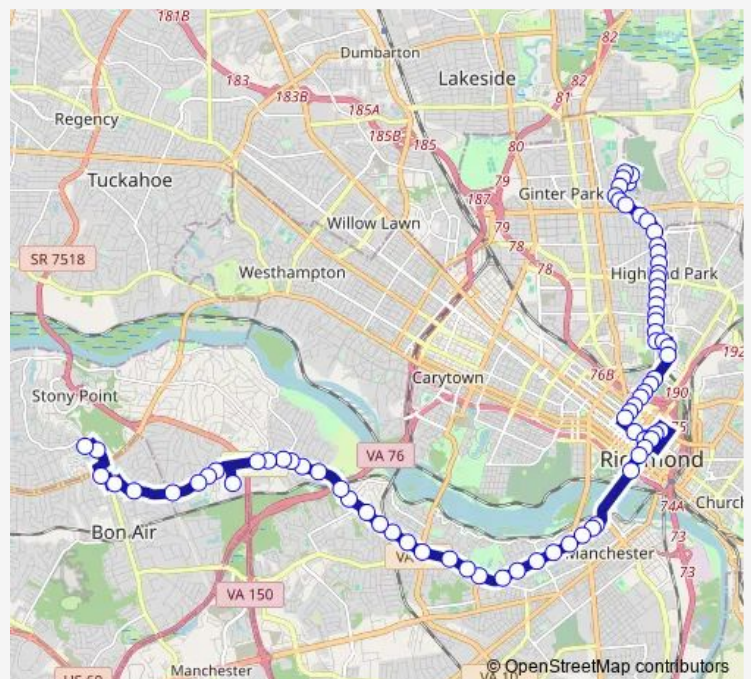

Bus 2a North AVE/Forest Hill

[Go to website](#)

Direction

Forest Hill + Stoney Point MED Center Driveway — Moss Side + Akron

73 stops

[Open route schedule](#)

Forest Hill + Stoney Point MED Center Driveway

Forest Hill + Lake Village

Forest Hill + Bliley

Forest Hill + Langdon

Forest Hill + Leicester

Route schedule

Forest Hill + Stoney Point MED Center Driveway — Moss Side + Akron

Monday 05:11-23:11

Tuesday 05:11-23:11

Wednesday 05:11-23:11

Thursday 05:11-23:11

Friday 05:11-23:11

Saturday 06:10-23:10

Sunday 06:32-23:33

Route info

Direction: Forest Hill + Stoney Point MED Center Driveway

Stops: 73

Trip Duration: 0 hour 58 min

2a — North AVE/Forest Hill

Forest Hill + Dorchester

Forest Hill + Jahnke

Forest Hill at Dialysis Center

Forest Hill + Westover Hills Boulevard

Forest Hill + 47th

Forest Hill + Taylor

Forest Hill + 41st