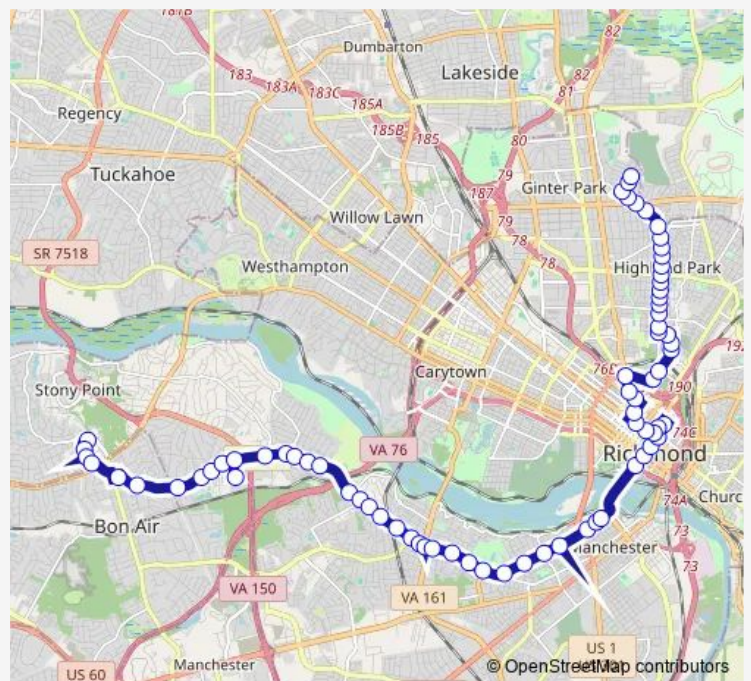

Bus 2A North AVE/Forest Hill

[Go to website](#)

Direction
 Moss Side + Akron — Forest Hill + Stoney Point MED Center Driveway
 75 stops
[Open route schedule](#)

- Moss Side + Akron
- Moss Side + Lincoln
- Corbin & Maggie Walker
- Corbin + Cheatwood
- Corbin + Rex
- Corbin + North
- North + Moss Side
- North + Montrose
- North + Henrico Boulevard
- North + Fendall
- North & Culpepper
- North & Ladies Mile
- North + Meredith
- North + Gladstone
- North + Crawford
- North & Brookland Park
- North + Essex
- North + Hooper
- North + Norwood
- North + Overbrook
- North & Wickham

Route schedule

Moss Side + Akron — Forest Hill + Stoney Point MED Center Driveway

Monday	05:00-23:00
Tuesday	05:00-23:00
Wednesday	05:00-23:00
Thursday	05:00-23:00
Friday	05:00-23:00
Saturday	06:00-23:00
Sunday	06:15-23:15

Route info

Direction: Moss Side + Akron
 Stops: 75
 Trip Duration: 1 hour 3 min

2A — North AVE/Forest Hill

North + Roberts

POE + North

POE + Lamb

Monteiro + Minor

Monteiro + Fells

Direction: Forest Hill + Stoney Point MED Center Driveway

Stops: 73

Trip Duration: 0 hour 58 min

Forest Hill + Westover Hills Boulevard

Forest Hill + 47th

Forest Hill + Taylor

Forest Hill + 41st

Forest Hill + Roanoke