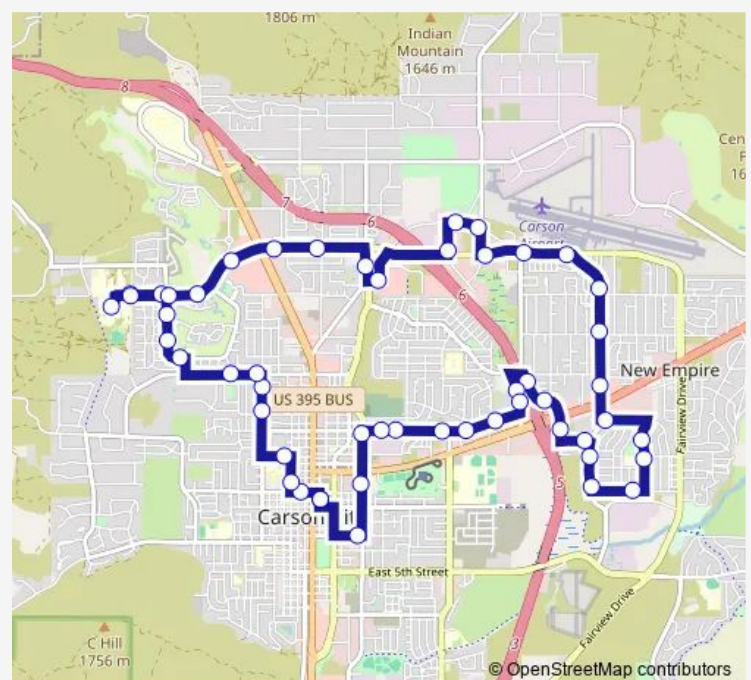

College Parkway & Silver Stream

College Parkway & GS Richards

College Parkway & Carson/Burger King

College Parkway & Northgate

Roop & College Parkway (Outbound)

Route schedule

Plaza & Washington - Downtown Transfer Plaza — Plaza & Washington - Downtown Transfer Plaza

Monday	06:30-19:30
Tuesday	06:30-19:30
Wednesday	06:30-19:30
Thursday	06:30-19:30
Friday	06:30-19:30
Saturday	08:30-16:30
Sunday	—

Route info

Direction: Plaza & Washington - Downtown Transfer Plaza

Stops: 52

Trip Duration: 0 hour 54 min

2A — Route 2A - North Town (Clockwise)

Hot Springs & Retail/Walmart (Outbound)

Research & College Parkway Northbound

Old Hot Springs Rd. & Wedco Eastbound

Old Hot Springs Rd. & Goni

Roop & Long

Roop & Washington/Public Library

Musser & Roop @ Courthouse

Plaza & Washington - Downtown Transfer Plaza

2A Bus time schedules and route maps are available in an offline PDF at busmaps.com. Use the busmaps.com website to see live bus times, train schedule or subway schedule, and step-by-step directions for all public transit in Carson City