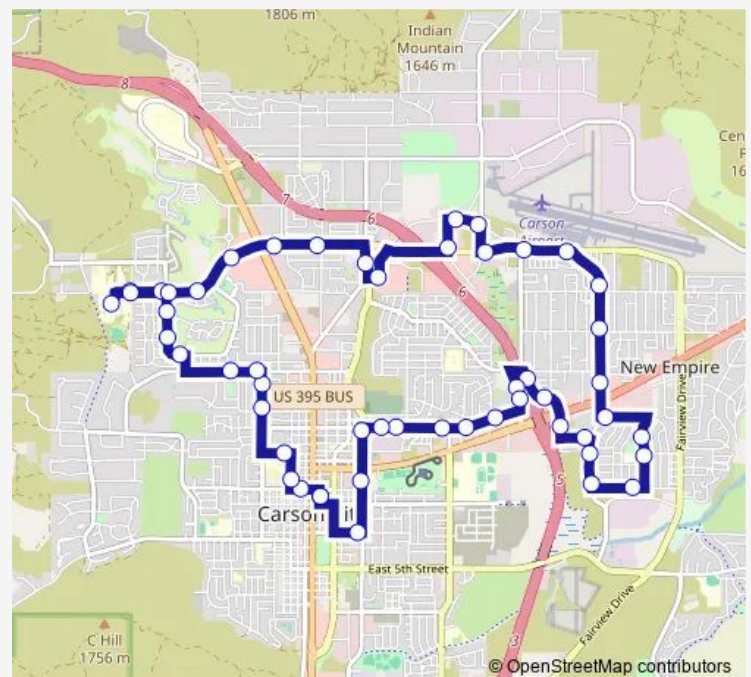

College Parkway & Carson/Burger King

College Parkway & Northgate

Roop & College Parkway (Outbound)

### Route schedule

Plaza & Washington - Downtown Transfer Plaza — Plaza & Washington - Downtown Transfer Plaza

Monday	06:30-19:30
Tuesday	06:30-19:30
Wednesday	06:30-19:30
Thursday	06:30-19:30
Friday	06:30-19:30
Saturday	08:30-16:30
Sunday	—

### Route info

Direction: Plaza & Washington - Downtown Transfer Plaza

Stops: 52

Trip Duration: 0 hour 54 min

2a — Route 2A - North Town (Clockwise)

Hot Springs & Retail/Walmart (Outbound)

Research & College Parkway Northbound

Long/Health & Human Services (Inbound)

Roop & Long

Roop & Washington/Public Library

Musser & Roop @ Courthouse

Plaza & Washington - Downtown Transfer Plaza

2a Bus time schedules and route maps are available in an offline PDF at [busmaps.com](https://busmaps.com). Use the [busmaps.com](https://busmaps.com) website to see live bus times, train schedule or subway schedule, and step-by-step directions for all public transit in Carson City