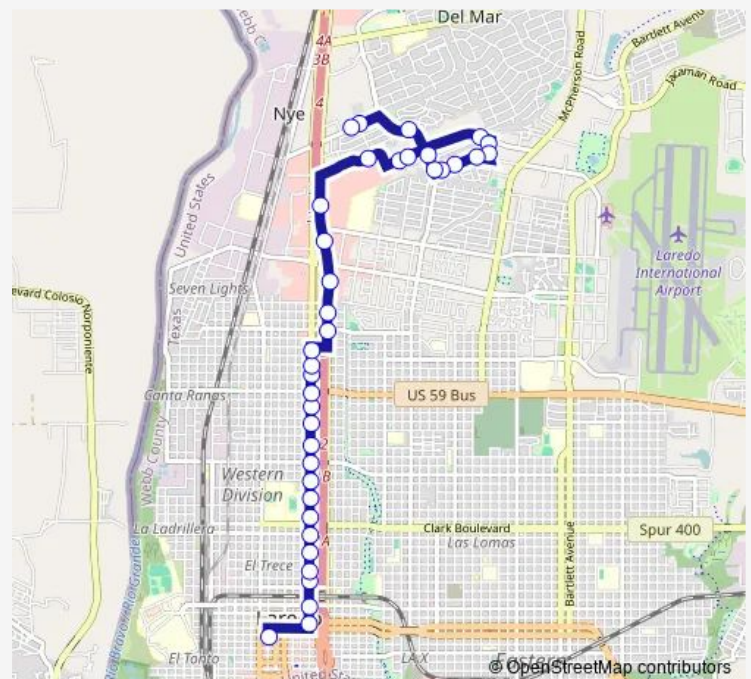

### Direction

El Metro Transit Center — 500 E Mann Rd. Driscoll

37 stops

[Open route schedule](#)

El Metro Transit Center

San Bernardo @ Houston

San Bernardo @ Washington

San Bernardo @ Coke

### Route schedule

El Metro Transit Center — 500 E Mann Rd. Driscoll

Monday 06:00-20:35

Tuesday 06:00-20:35

Wednesday 06:00-20:35

Thursday 06:00-20:35

Friday 06:00-20:35

Saturday 06:00-20:35

### Route info

Direction: El Metro Transit Center

Stops: 37

Trip Duration: 0 hour 35 min

2A — San Bernardo / Social Security

5000 San Dario (Kmart)

Mall Del Norte

Calle Del Norte (Dillards)

Springfield @ Breeze

Springfield @ Calle del Norte

Springfield @ Jordan Dr (JSJ estates)

300 E. Mann Rd

500 E Mann Rd. Driscoll

**Direction**

500 E Mann Rd. Driscoll — El Metro Transit Center

26 stops