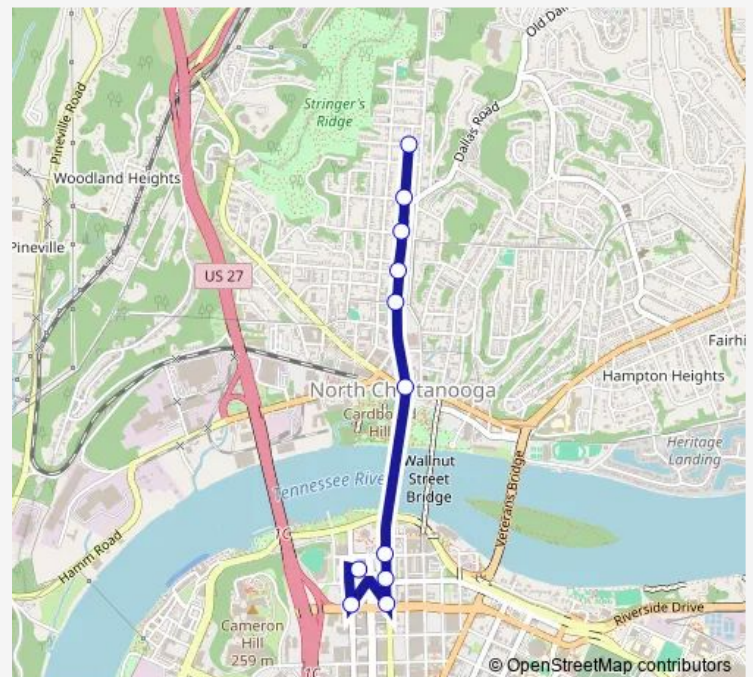

Saturday 10:15-17:15

Sunday —

Route info

Direction: North Market + Sawyer

Stops: 11

Trip Duration: 0 hour 15 min

2a — North Shore

Direction

North Market + Sawyer — Market + Sps

17 stops

[Open route schedule](#)

North Market + Sawyer

Market + Peak

Market + Chambliss

Market + Bell

Market + Bush

Market + Cherokee

Market & West Aquarium Way

3rd St & Market St-0

Shuttle Park North - Internal

Broad + 3rd

Broad & 4th1

4TH Street+ Market Street-lb

Market & Family Dollar-0

Friday 07:30-17:30

Saturday 10:30-17:30

Sunday —

Route info

Direction: Shuttle Park North - Internal

Stops: 13

Trip Duration: 0 hour 15 min

Direction