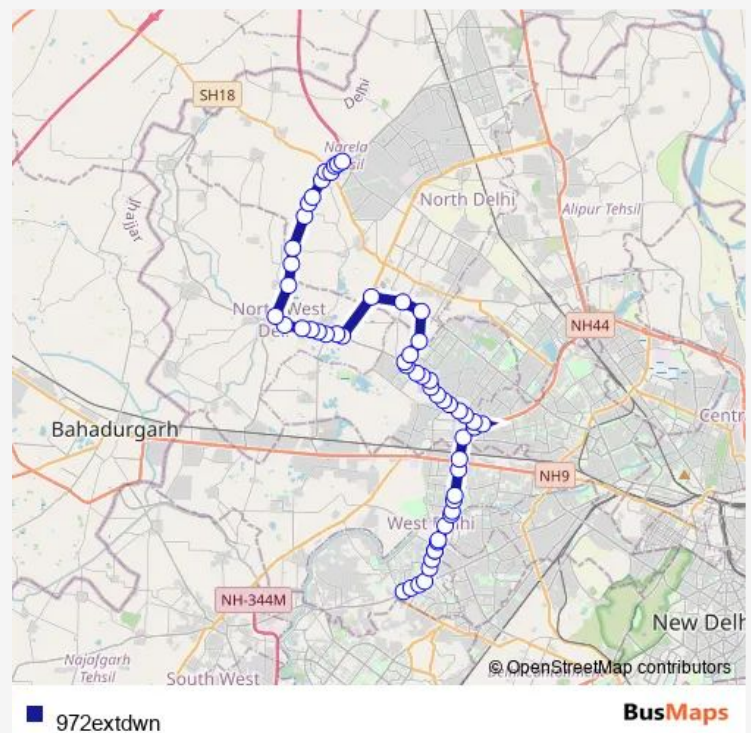

### Route schedule

Uttam Nagar — Bawana Soap Factory

Monday 07:25-16:25

Tuesday 07:25-16:25

Wednesday 07:25-16:25

Thursday 07:25-16:25

Friday 07:25-16:25

Saturday 07:25-16:25

### Route info

Direction: Uttam Nagar

Stops: 57

Trip Duration: 2 hour 8 min

Avantika Xing

Mangol Pur Khurd

Mangolpuri Y Block

Budh Vihar