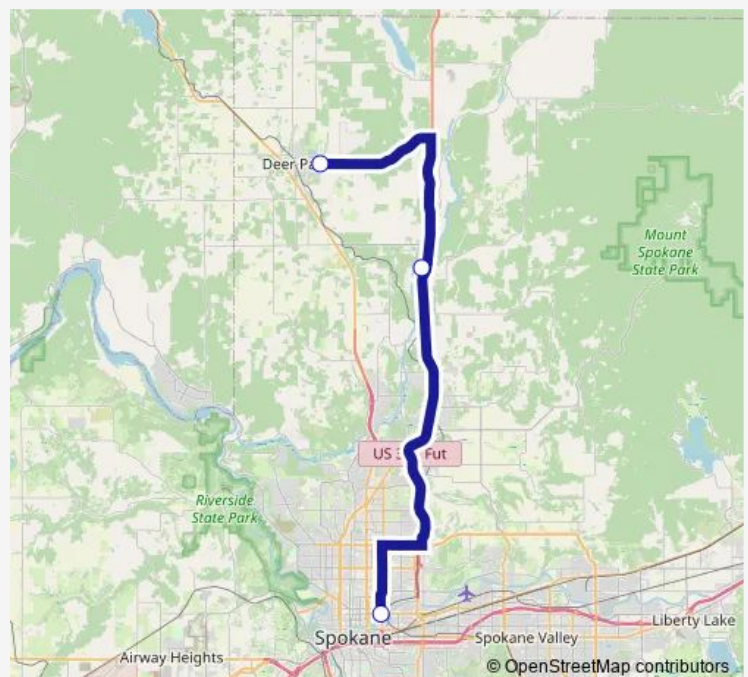

### Direction

Safeway (933 E Mission Ave) — Deer Park Bob Mart (1501 E Crawford St)

3 stops

[Open route schedule](#)

Safeway (933 E Mission Ave)

Chattaroy Post Office

Deer Park Bob Mart (1501 E Crawford St)

### Route schedule

Safeway (933 E Mission Ave) — Deer Park Bob Mart (1501 E Crawford St)

Monday 06:35-13:35

Tuesday 06:35-13:35

Wednesday —

Thursday 06:35-13:35

Friday —

Saturday —

### Route info

Direction: Safeway (933 E Mission Ave)

Stops: 3

Trip Duration: 0 hour 55 min

**Direction**

Deer Park Yoke's Fresh Market — Safeway (933 E Mission Ave)

2 stops

[Open route schedule](#)

---

Saturday —

---

Sunday —

**Route info**

Direction: Deer Park Bob Mart (1501 E Crawford St)

Stops: 3

Trip Duration: 0 hour 40 min