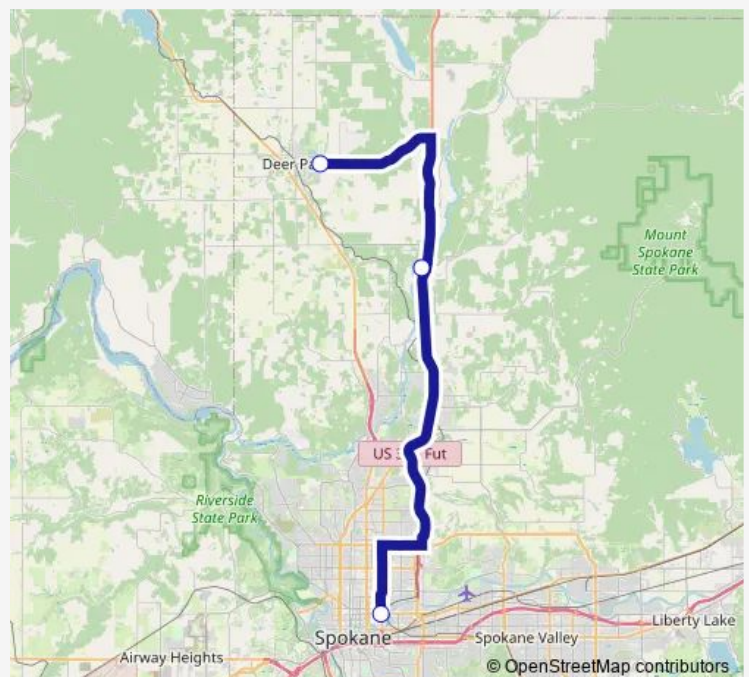

Direction

Safeway (933 E Mission Ave) — Deer Park Bob Mart (1501 E Crawford St)

3 stops

[Open route schedule](#)

Safeway (933 E Mission Ave)

Chattaroy Post Office

Deer Park Bob Mart (1501 E Crawford St)

Route schedule

Route info

Direction: Safeway (933 E Mission Ave)

Stops: 3

Trip Duration: 0 hour 55 min

Direction

Deer Park Yoke's Fresh Market — Safeway (933 E Mission Ave)

2 stops

[Open route schedule](#)

Deer Park Yoke's Fresh Market

Safeway (933 E Mission Ave)

Route schedule

Deer Park Yoke's Fresh Market — Safeway (933 E Mission Ave)

Monday 07:35

Tuesday 07:35

Wednesday 07:35

Thursday 07:35

Friday 07:35

Saturday —

Sunday —

Route info

Direction: Deer Park Yoke's Fresh Market

Stops: 2

Trip Duration: 1 hour 40 min

Direction